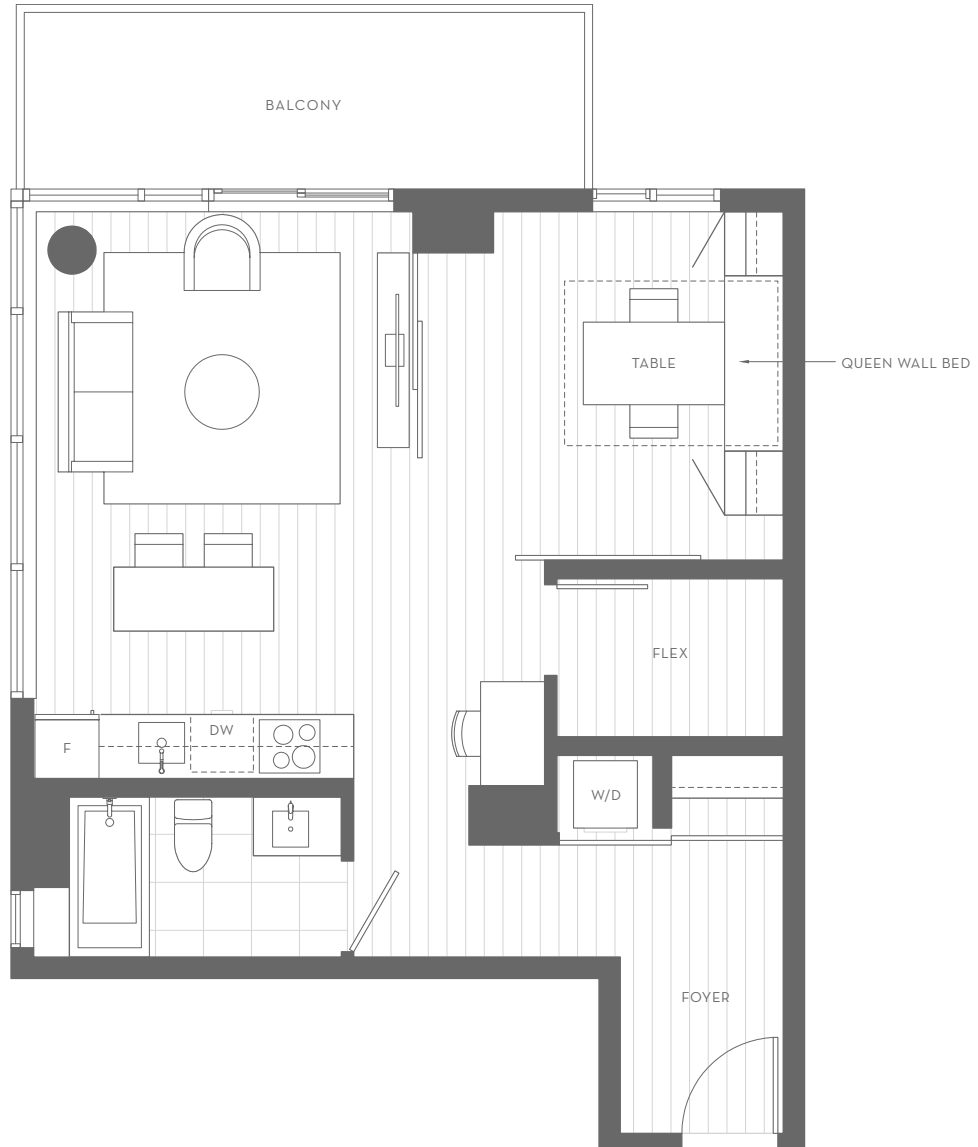

1005

1 BEDROOM + FLEX

TOTAL LIVING 750 SQ.FT
INDOOR 670 SQ.FT
OUTDOOR 80 SQ.FT

LEVEL 10