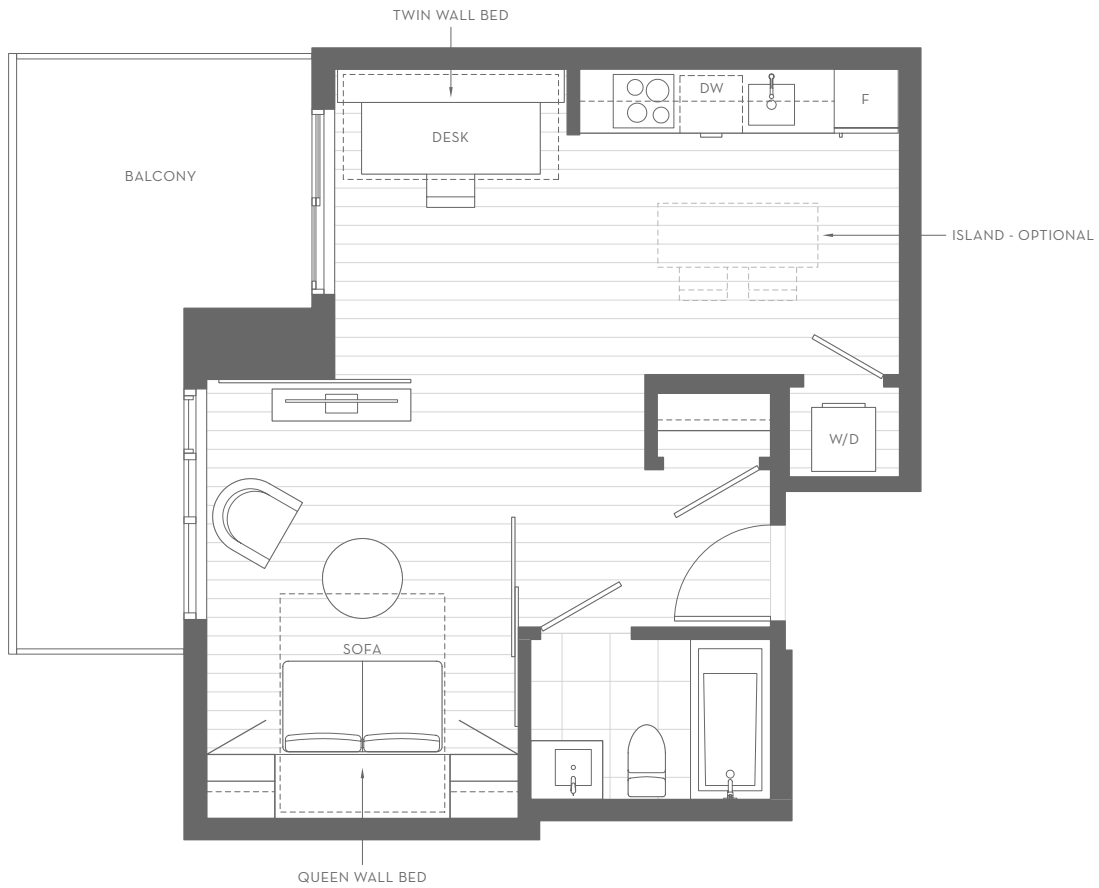

1103

1 BEDROOM

TOTAL LIVING 630 SQ.FT
INDOOR 470 SQ.FT
OUTDOOR 160 SQ.FT

LEVEL 11