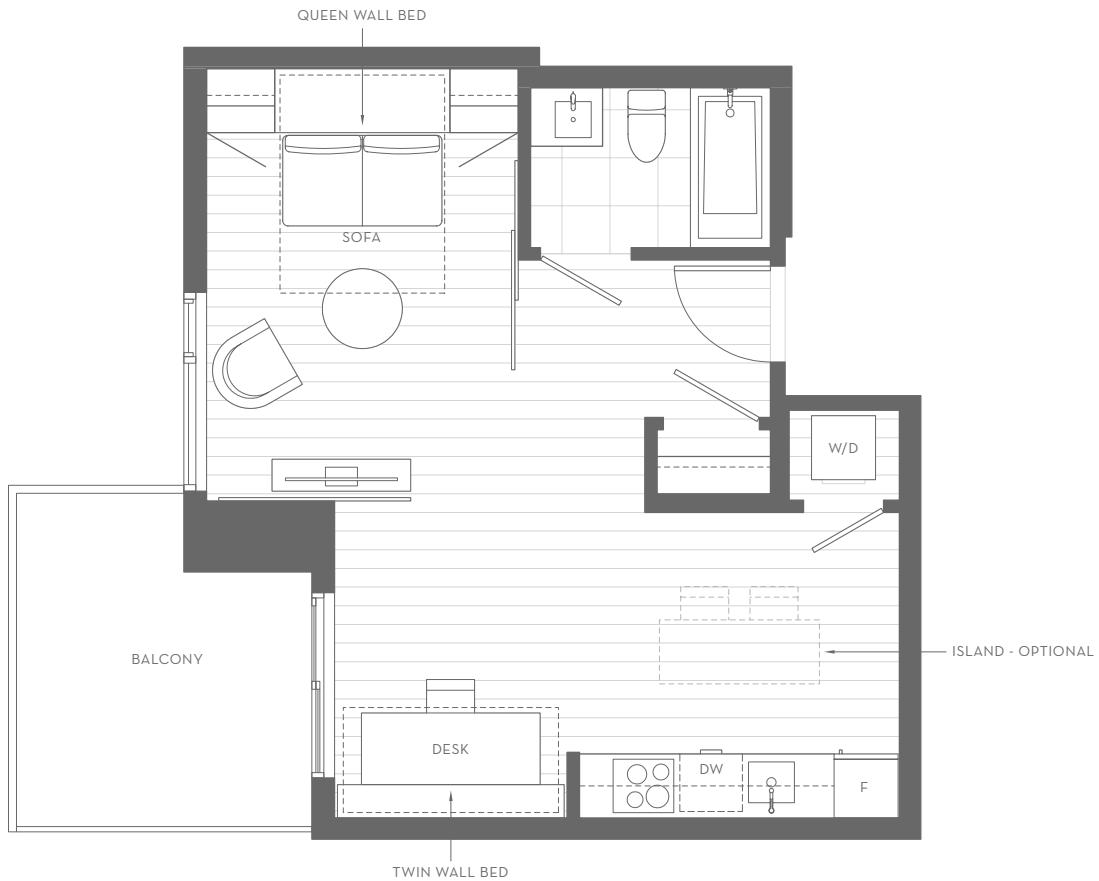

# 1104

## 1 BEDROOM

TOTAL LIVING 550 SQ.FT  
INDOOR 470 SQ.FT  
OUTDOOR 80 SQ.FT

### LEVEL 11