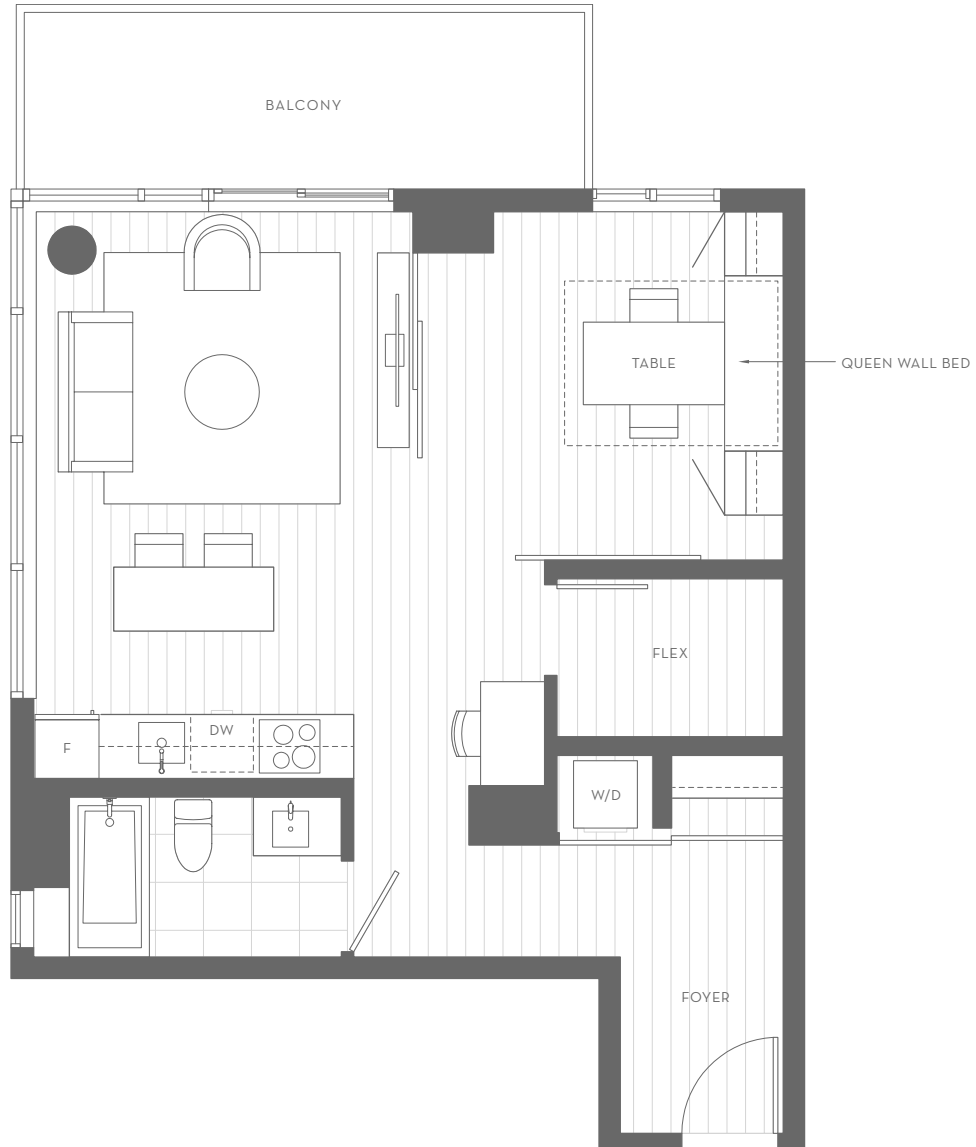

1105

1 BEDROOM + FLEX

TOTAL LIVING 750 SQ.FT
INDOOR 670 SQ.FT
OUTDOOR 80 SQ.FT

LEVEL 11