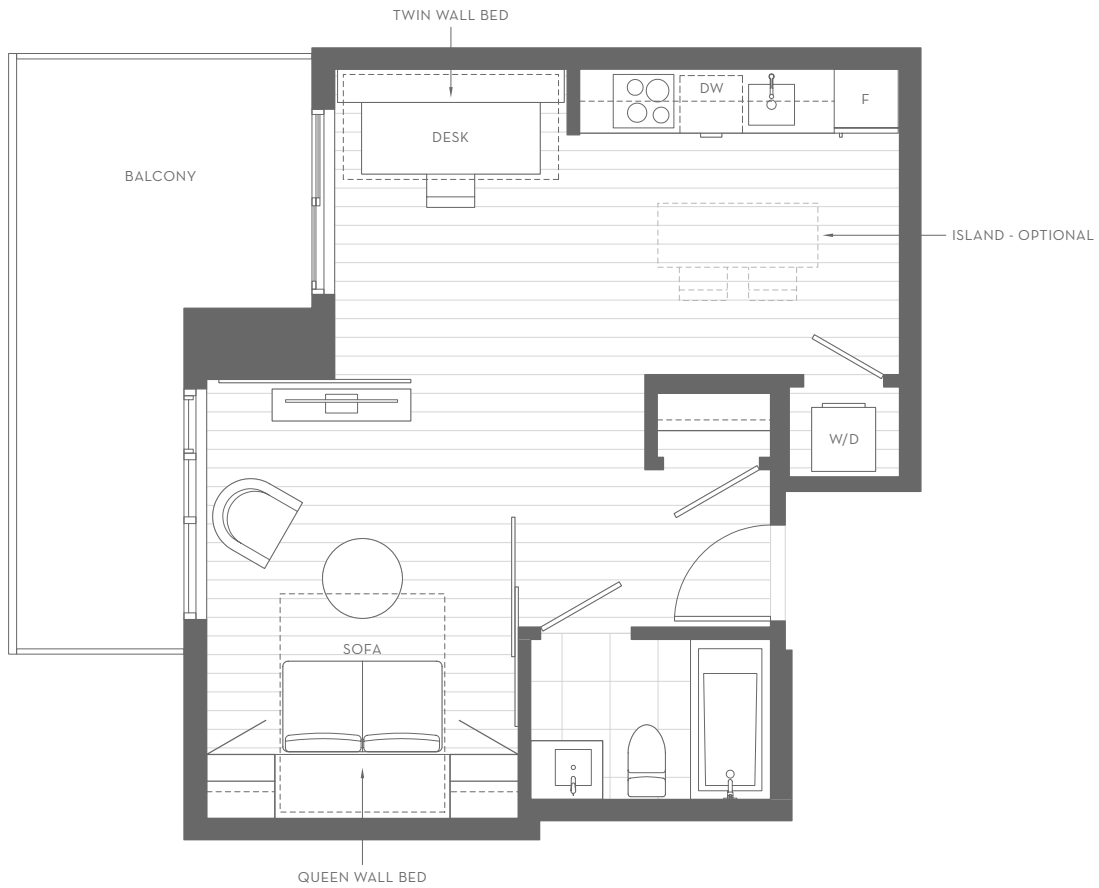

1203

1 BEDROOM

TOTAL LIVING 630 SQ.FT
INDOOR 470 SQ.FT
OUTDOOR 160 SQ.FT

LEVEL 12