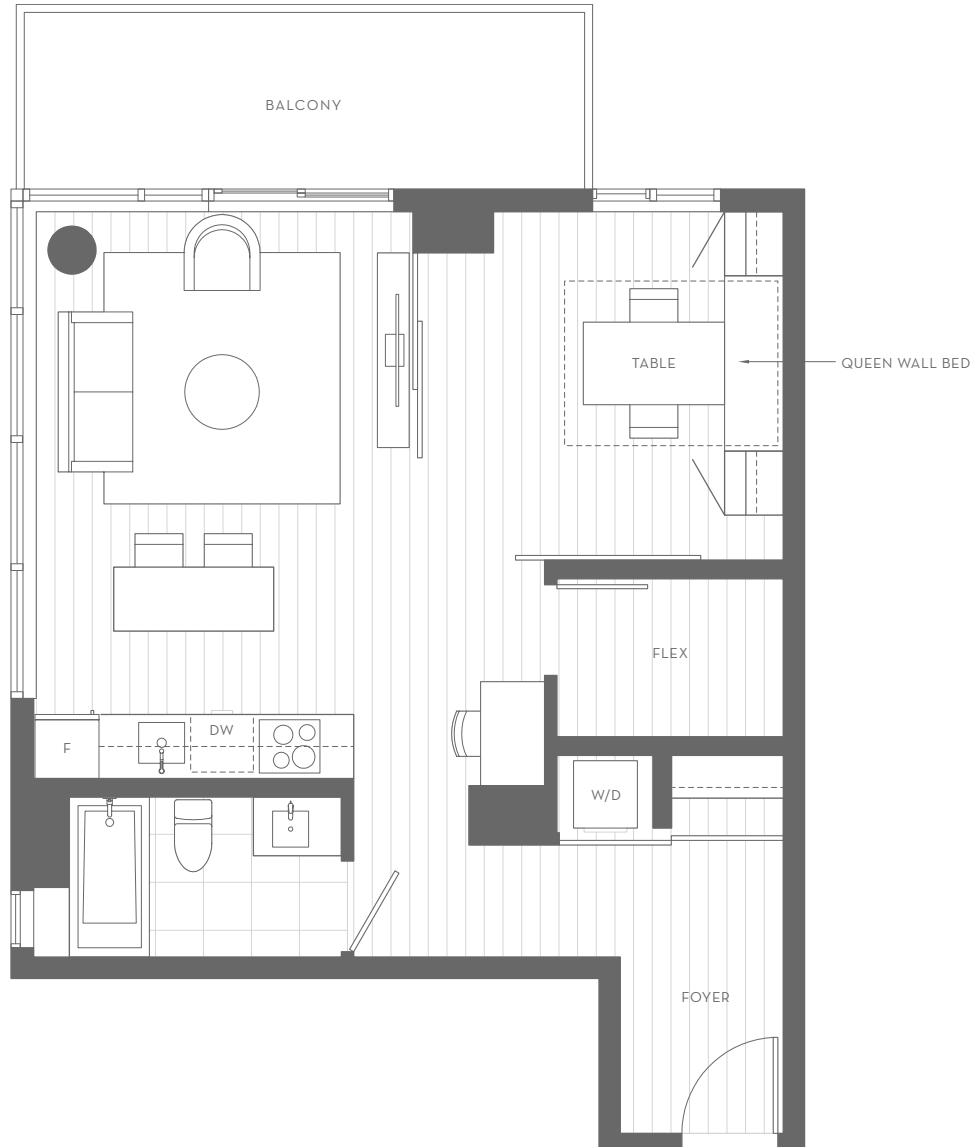

# 1205

## 1 BEDROOM + FLEX

TOTAL LIVING 750 SQ.FT  
INDOOR 670 SQ.FT  
OUTDOOR 80 SQ.FT

LEVEL 12