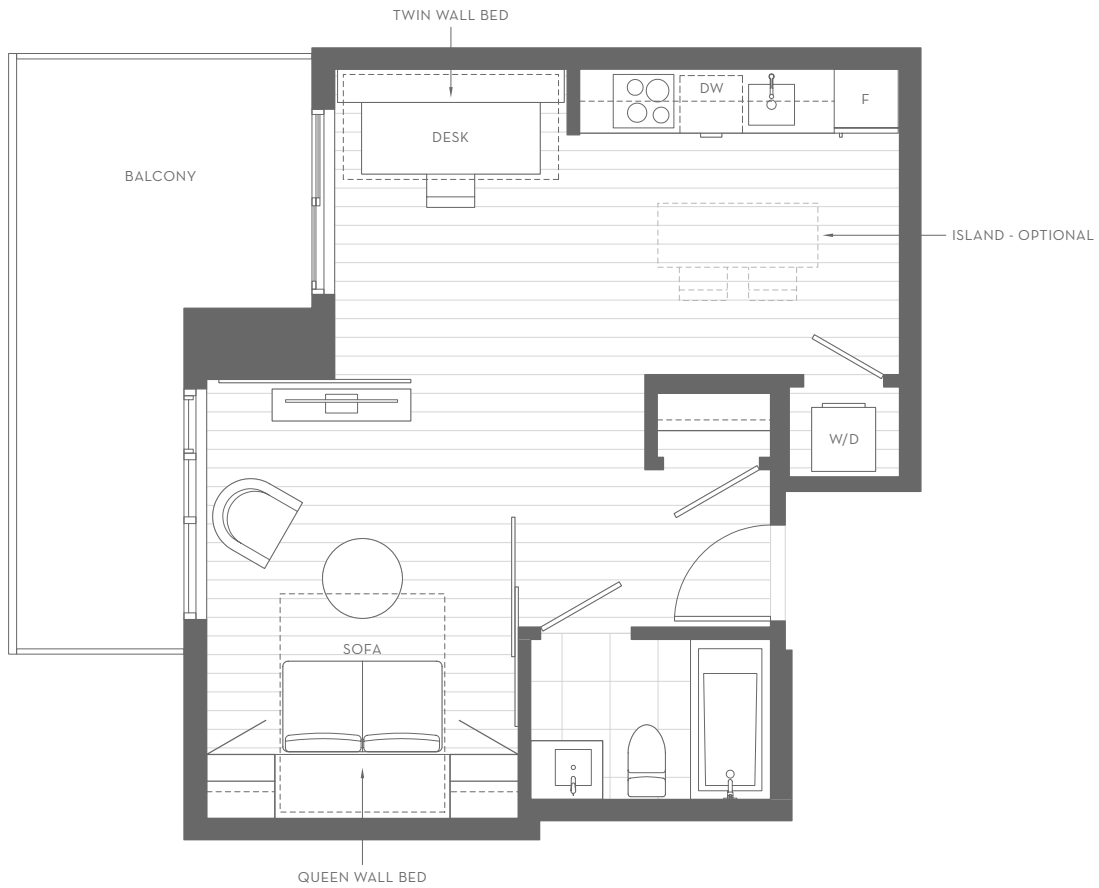

1303

1 BEDROOM

TOTAL LIVING 630 SQ.FT
INDOOR 470 SQ.FT
OUTDOOR 160 SQ.FT

LEVEL 13