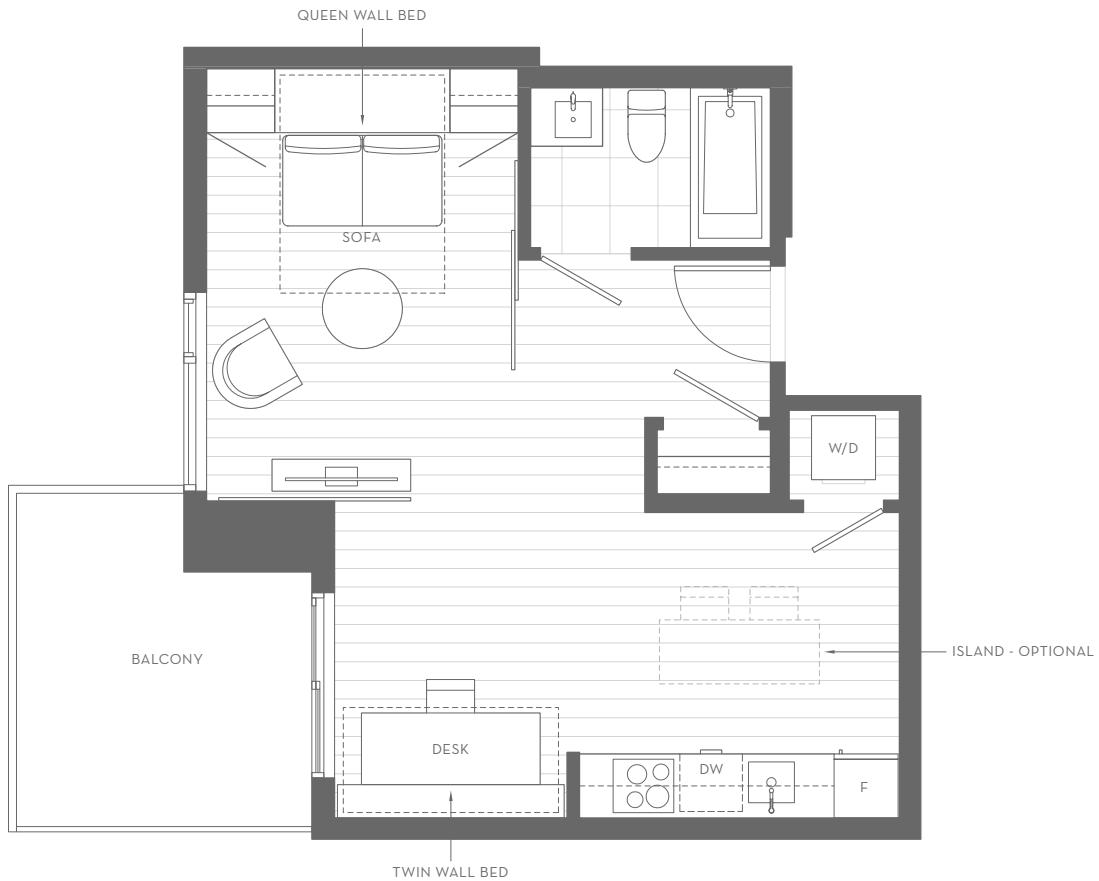

1304

1 BEDROOM

TOTAL LIVING 550 SQ.FT
INDOOR 470 SQ.FT
OUTDOOR 80 SQ.FT

LEVEL 13