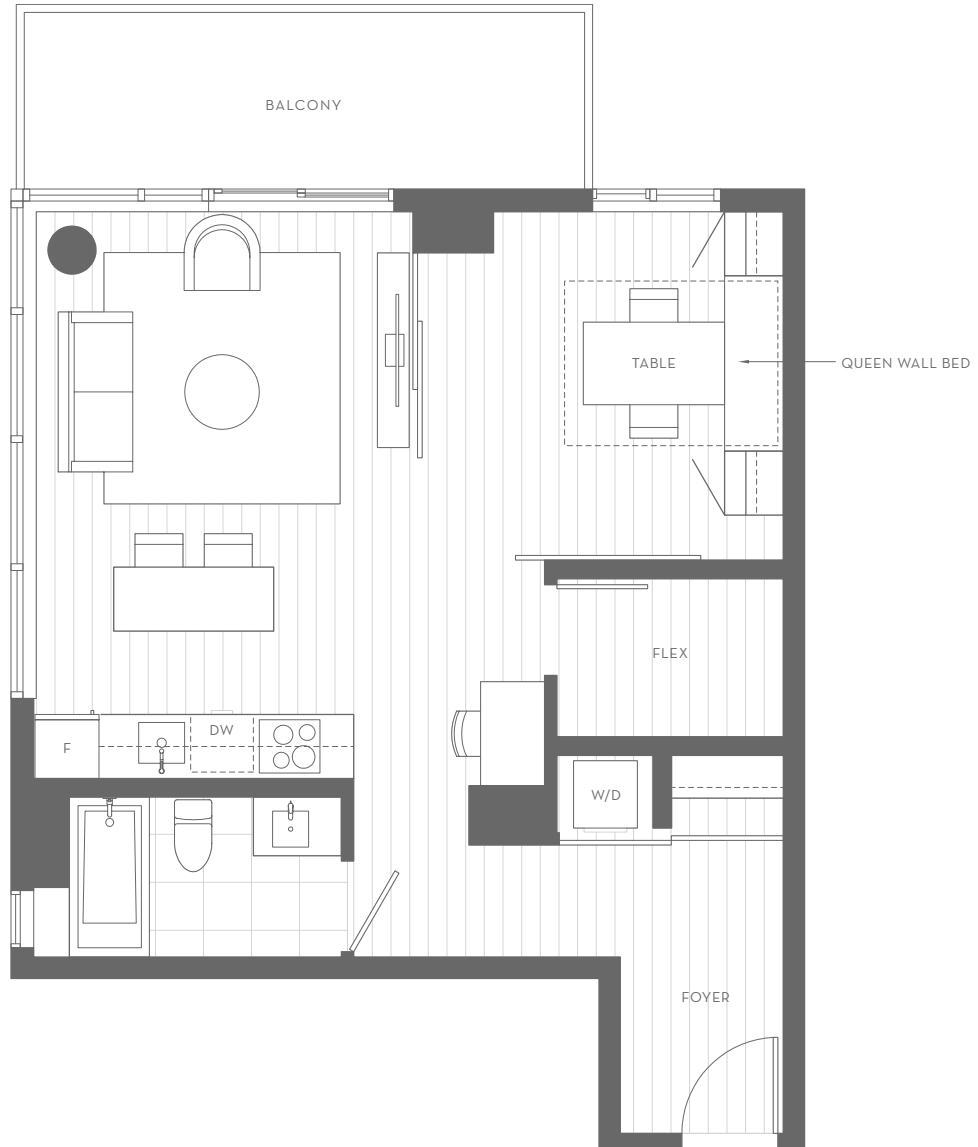

1305

1 BEDROOM + FLEX

TOTAL LIVING 750 SQ.FT
INDOOR 670 SQ.FT
OUTDOOR 80 SQ.FT

LEVEL 13