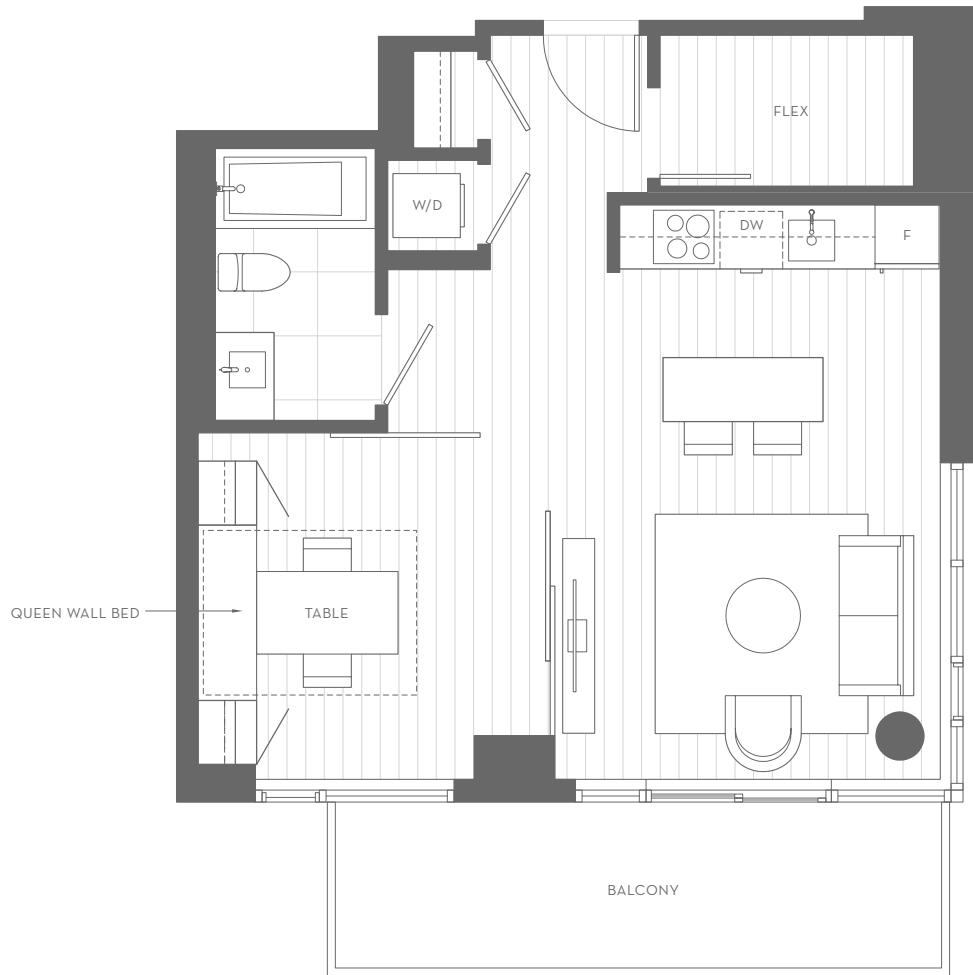

# 1401

## 1 BEDROOM + FLEX

TOTAL LIVING 700 SQ.FT  
INDOOR 600 SQ.FT  
OUTDOOR 100 SQ.FT

LEVEL 14