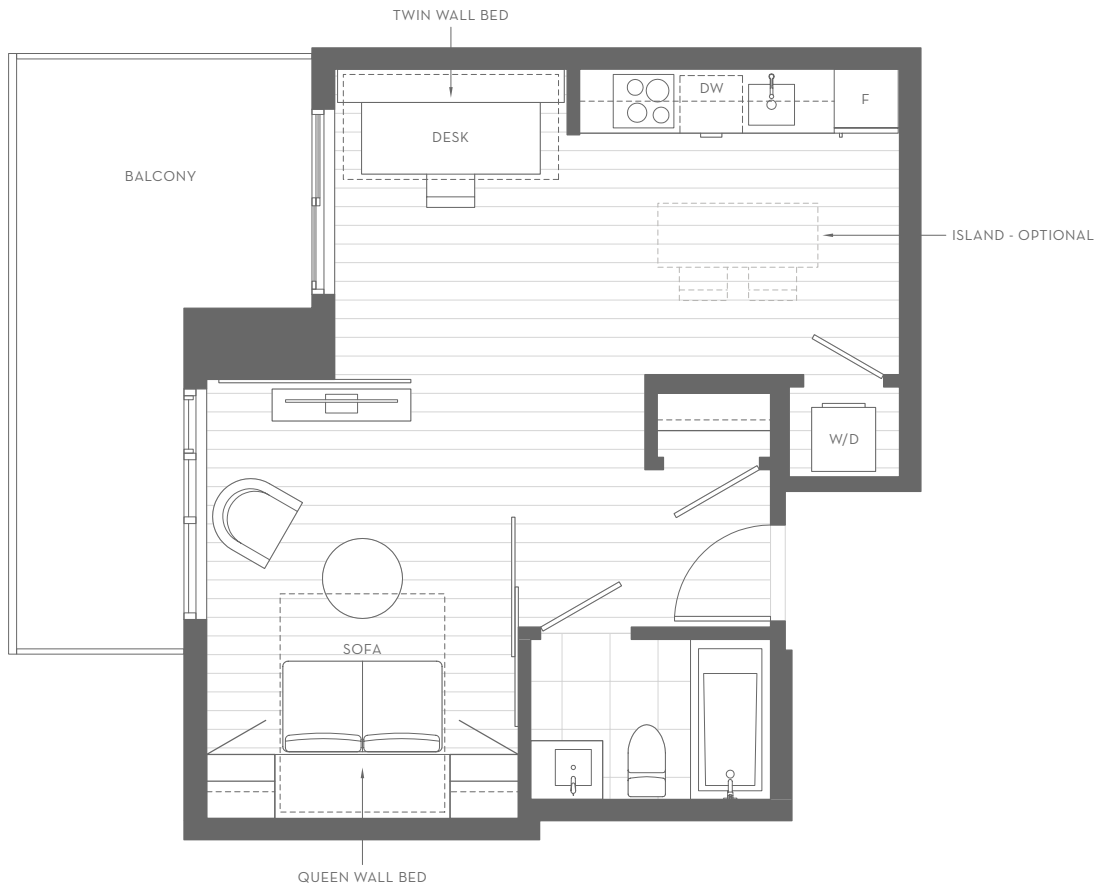

1403

1 BEDROOM

TOTAL LIVING 630 SQ.FT
INDOOR 470 SQ.FT
OUTDOOR 160 SQ.FT

LEVEL 14