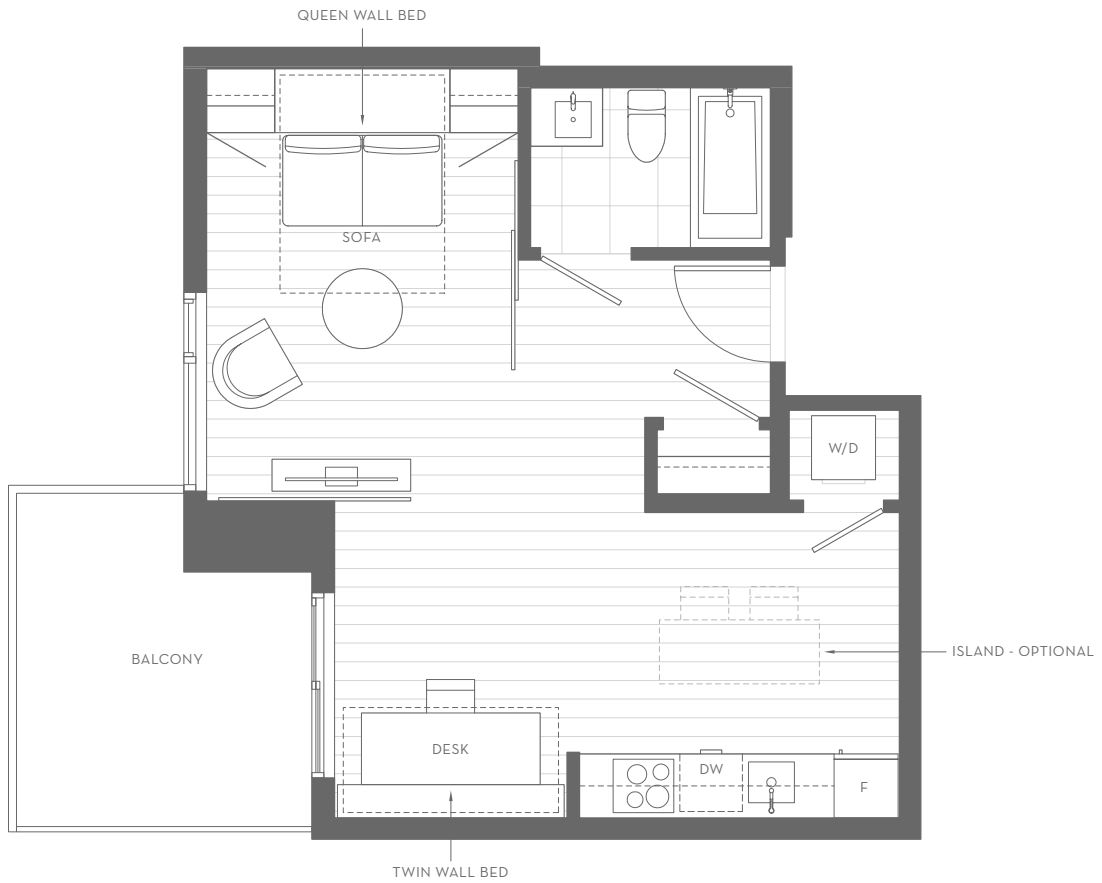

1404

1 BEDROOM

TOTAL LIVING 550 SQ.FT
INDOOR 470 SQ.FT
OUTDOOR 80 SQ.FT

LEVEL 14