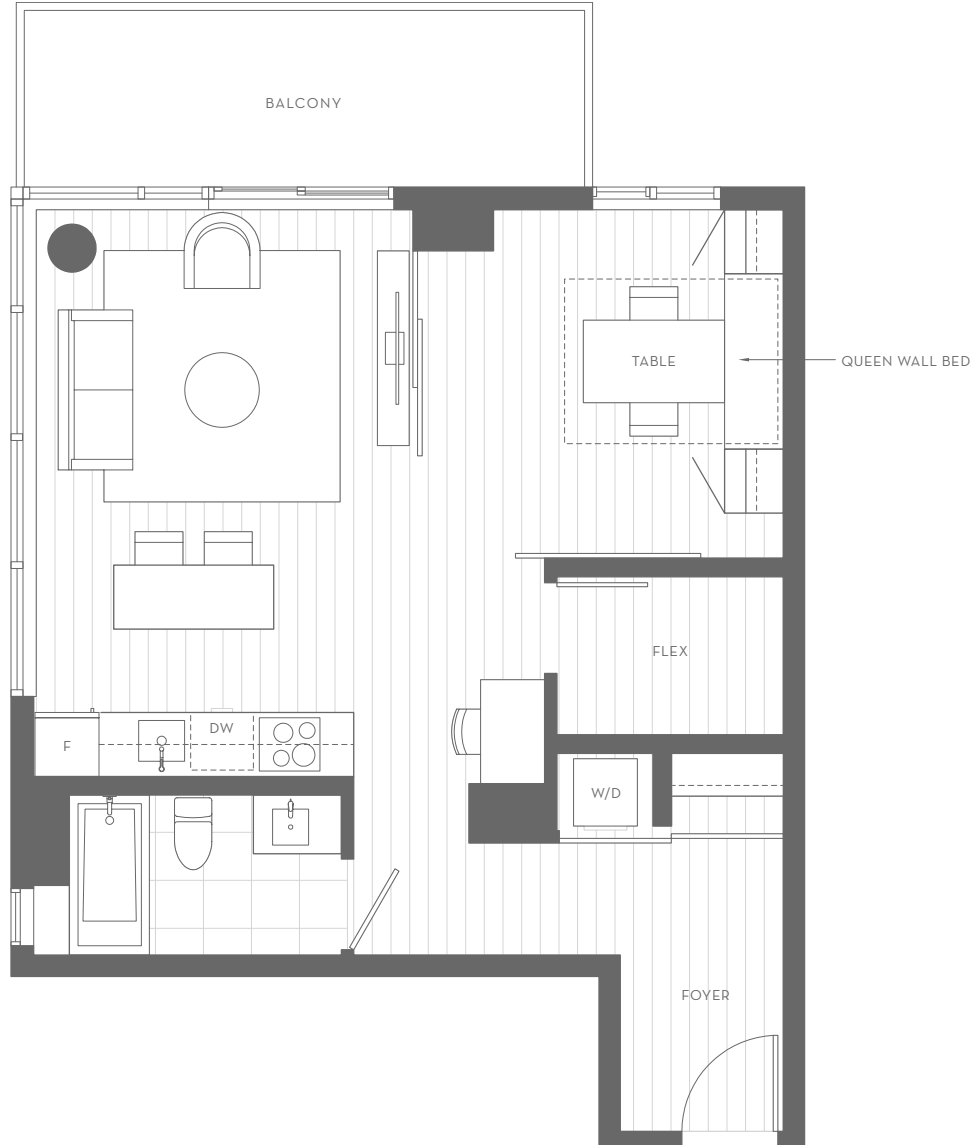

1405

1 BEDROOM + FLEX

TOTAL LIVING 750 SQ.FT

INDOOR 670 SQ.FT

OUTDOOR 80 SQ.FT

LEVEL 14