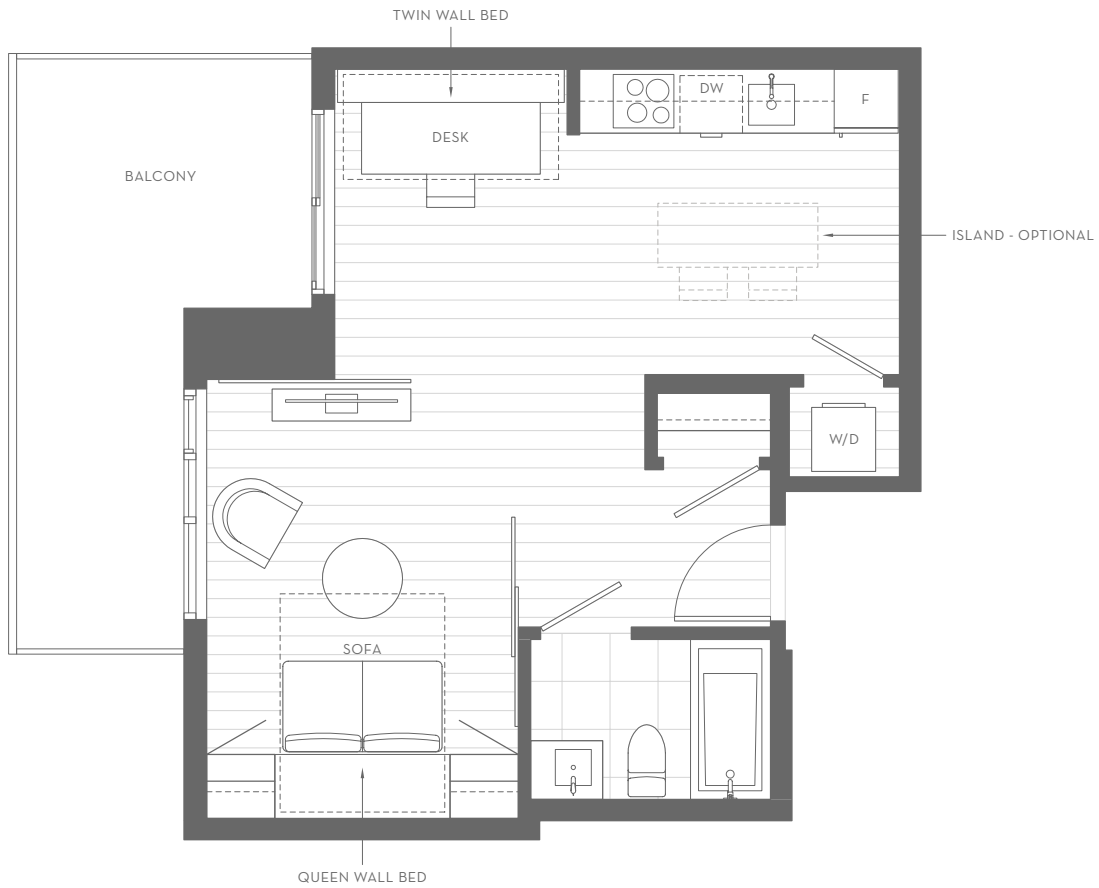

1503

1 BEDROOM

TOTAL LIVING 630 SQ.FT
INDOOR 470 SQ.FT
OUTDOOR 160 SQ.FT

LEVEL 15