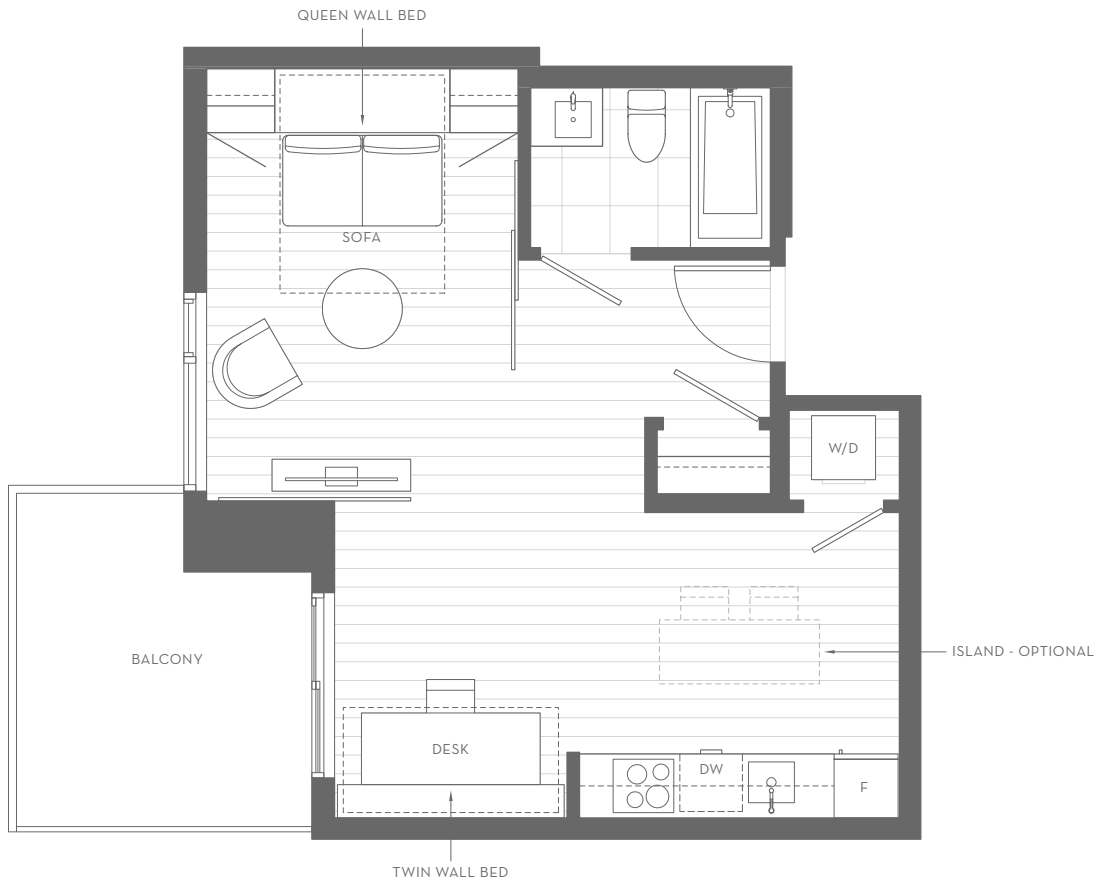

1504

1 BEDROOM

TOTAL LIVING 550 SQ.FT
INDOOR 470 SQ.FT
OUTDOOR 80 SQ.FT

LEVEL 15