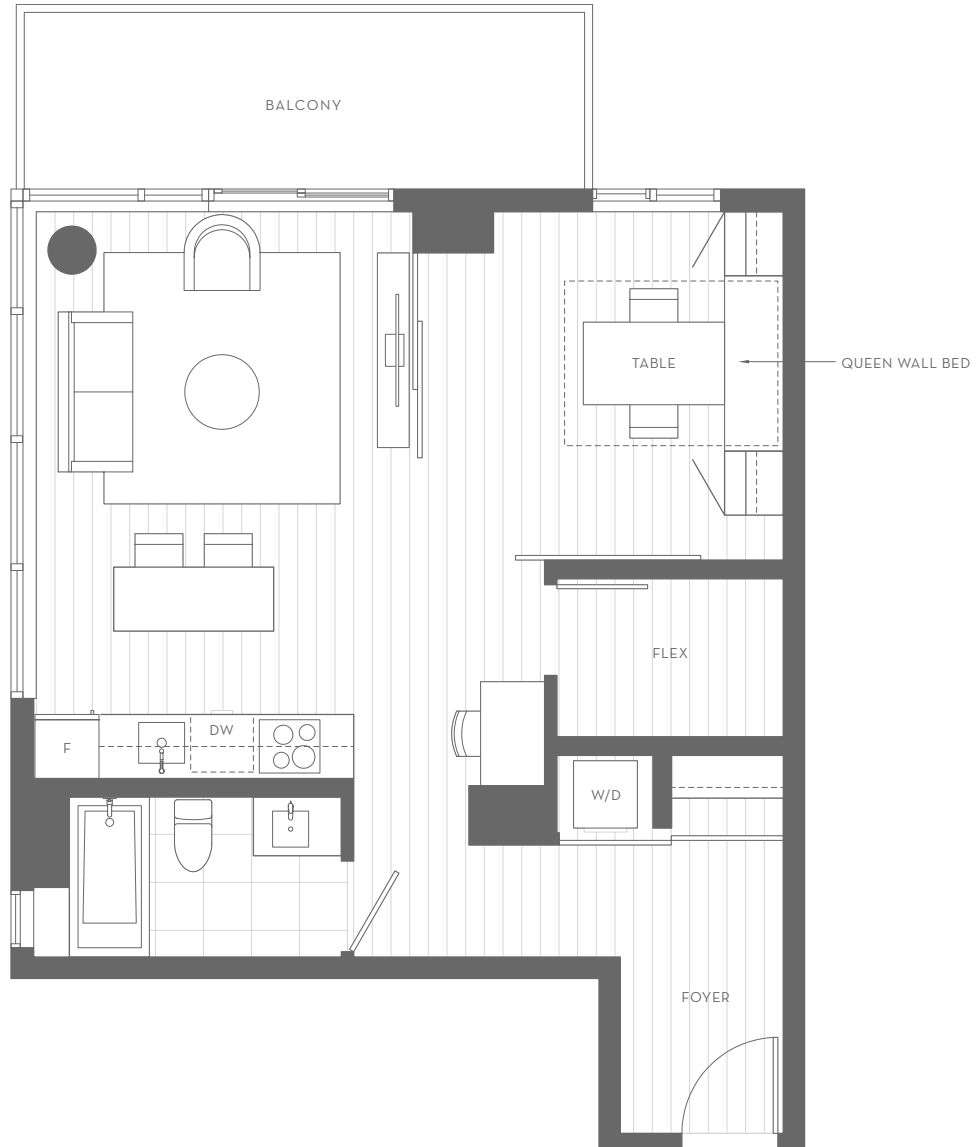

# 1505

## 1 BEDROOM + FLEX

TOTAL LIVING 750 SQ.FT  
INDOOR 670 SQ.FT  
OUTDOOR 80 SQ.FT

LEVEL 15