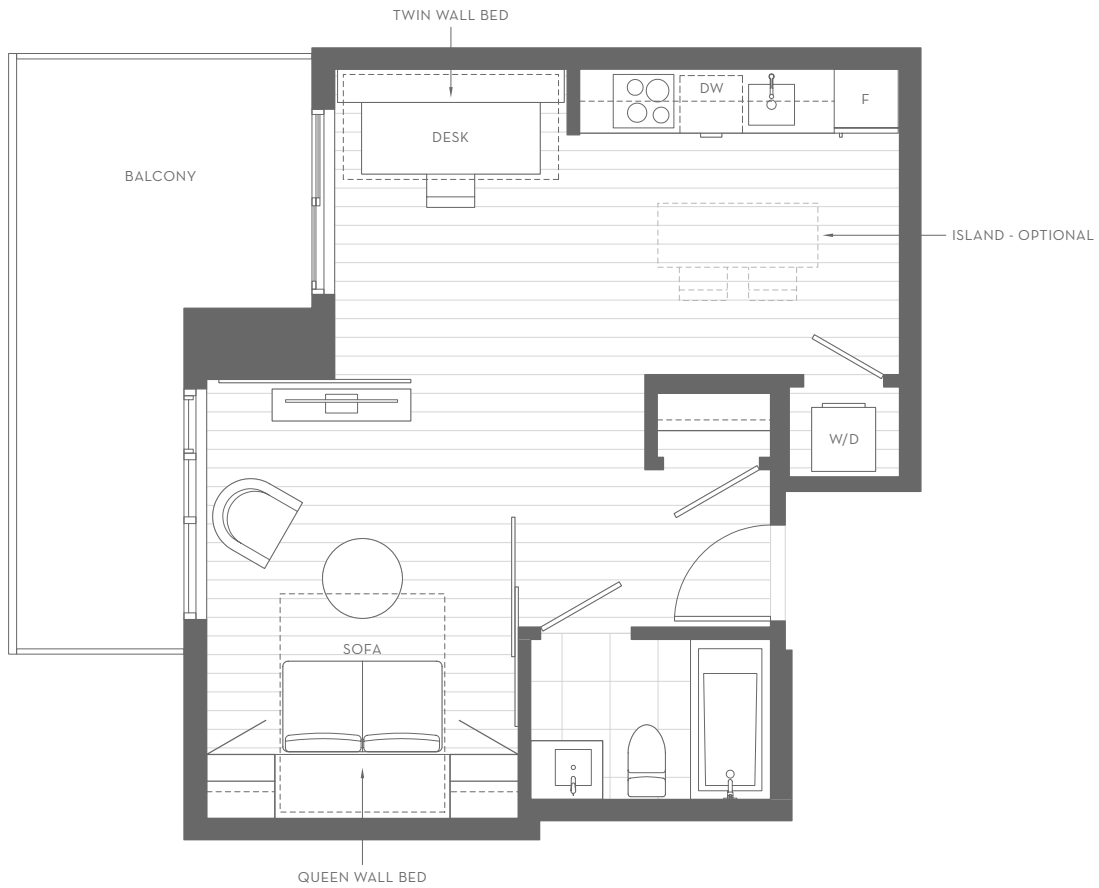

# 1603

## 1 BEDROOM

TOTAL LIVING 630 SQ.FT  
INDOOR 470 SQ.FT  
OUTDOOR 160 SQ.FT

LEVEL 16