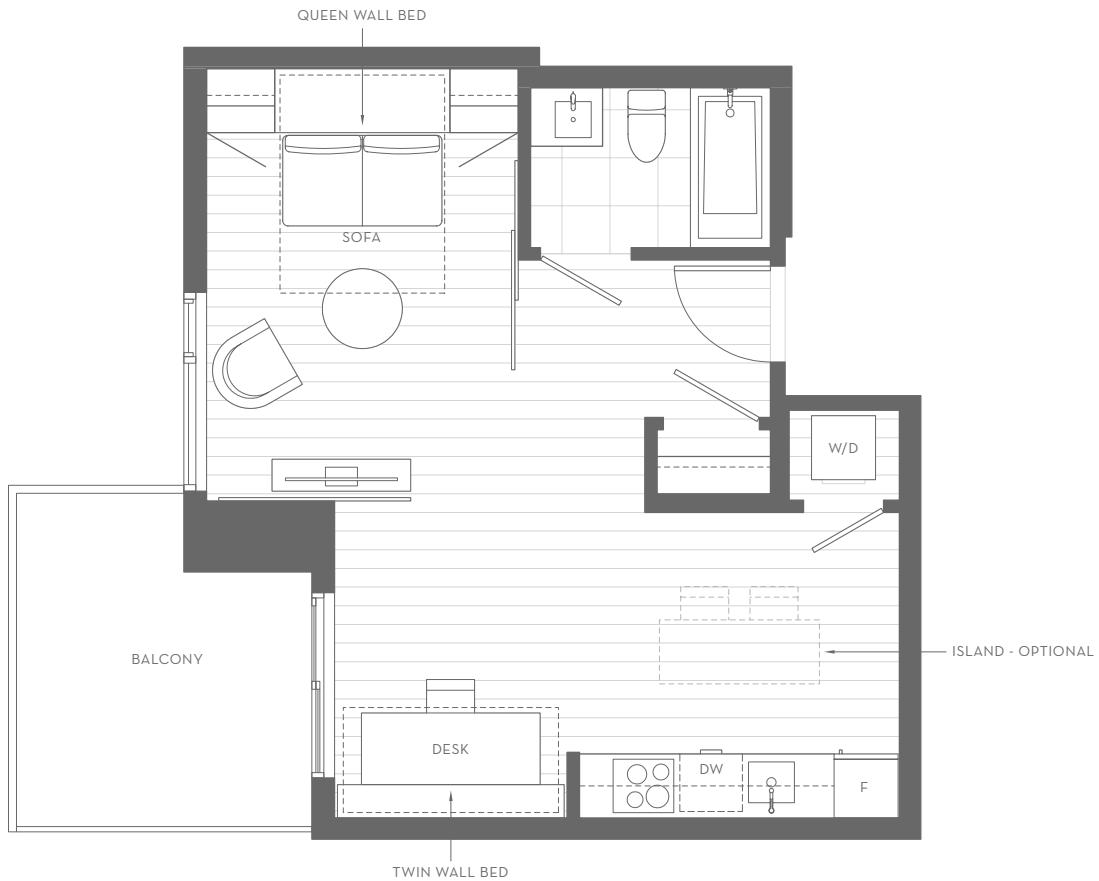

1604

1 BEDROOM

TOTAL LIVING 550 SQ.FT
INDOOR 470 SQ.FT
OUTDOOR 80 SQ.FT

LEVEL 16