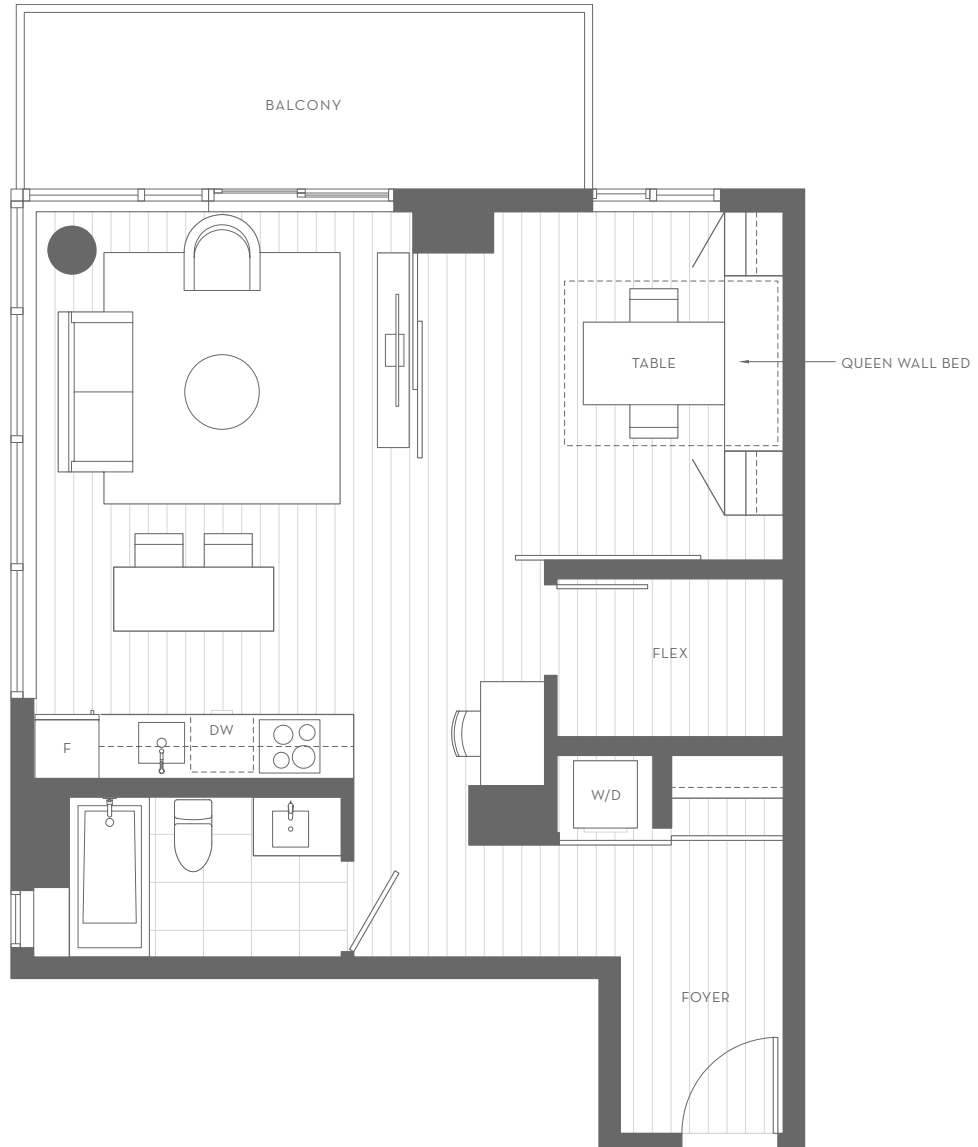

1605

1 BEDROOM + FLEX

TOTAL LIVING 750 SQ.FT
INDOOR 670 SQ.FT
OUTDOOR 80 SQ.FT

LEVEL 16