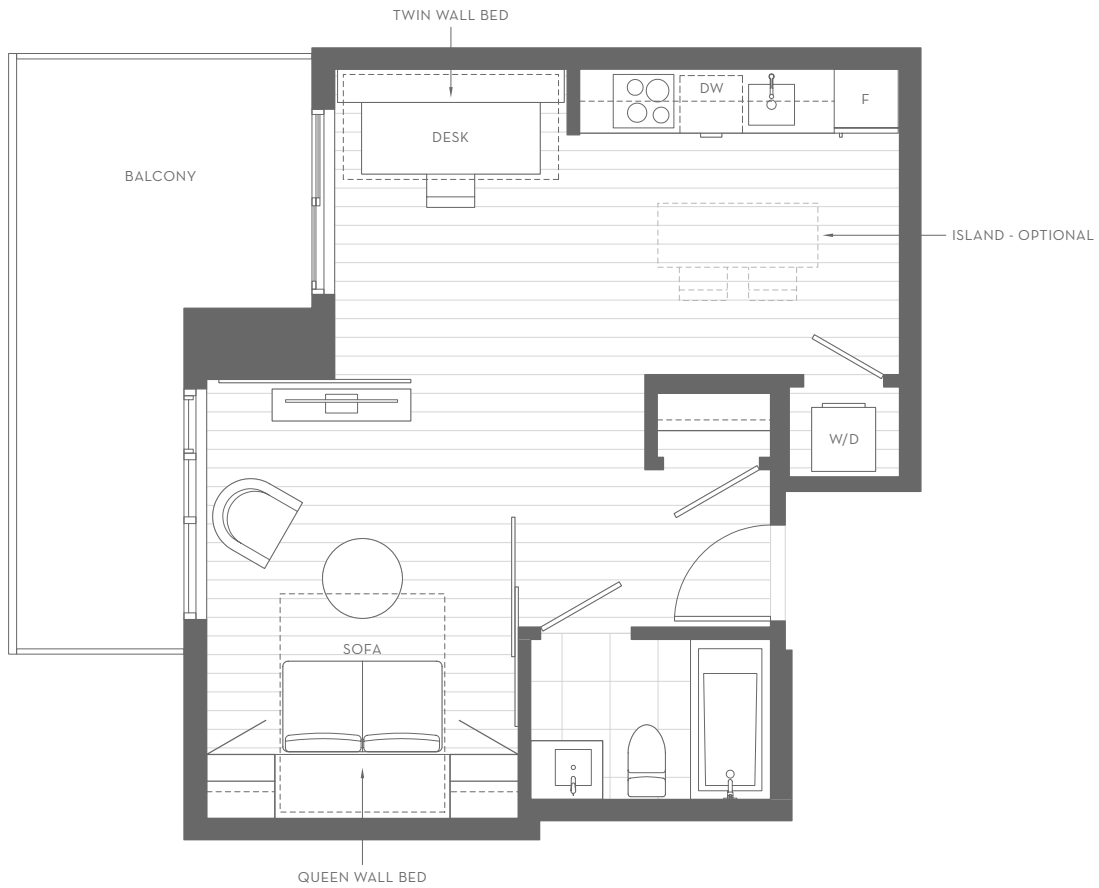

1703

1 BEDROOM

TOTAL LIVING 630 SQ.FT
INDOOR 470 SQ.FT
OUTDOOR 160 SQ.FT

LEVEL 17