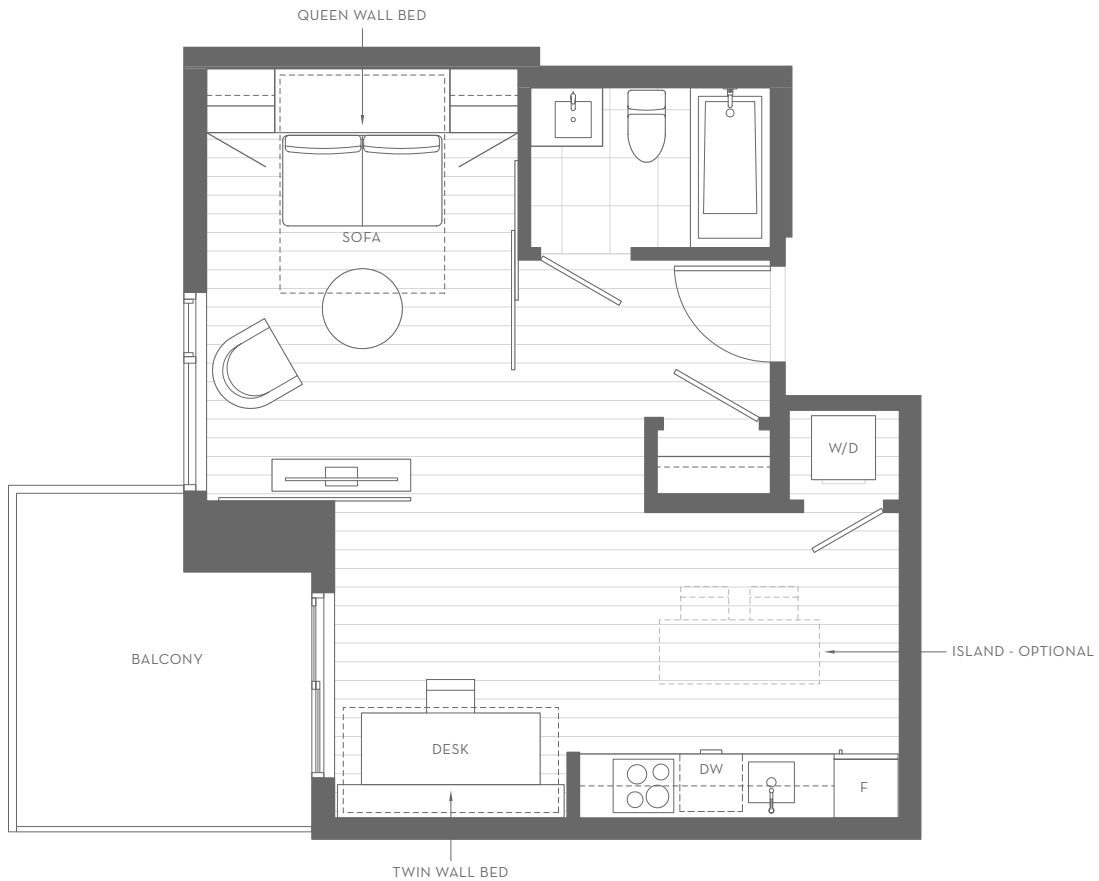

1704

1 BEDROOM

TOTAL LIVING 550 SQ.FT
INDOOR 470 SQ.FT
OUTDOOR 80 SQ.FT

LEVEL 17