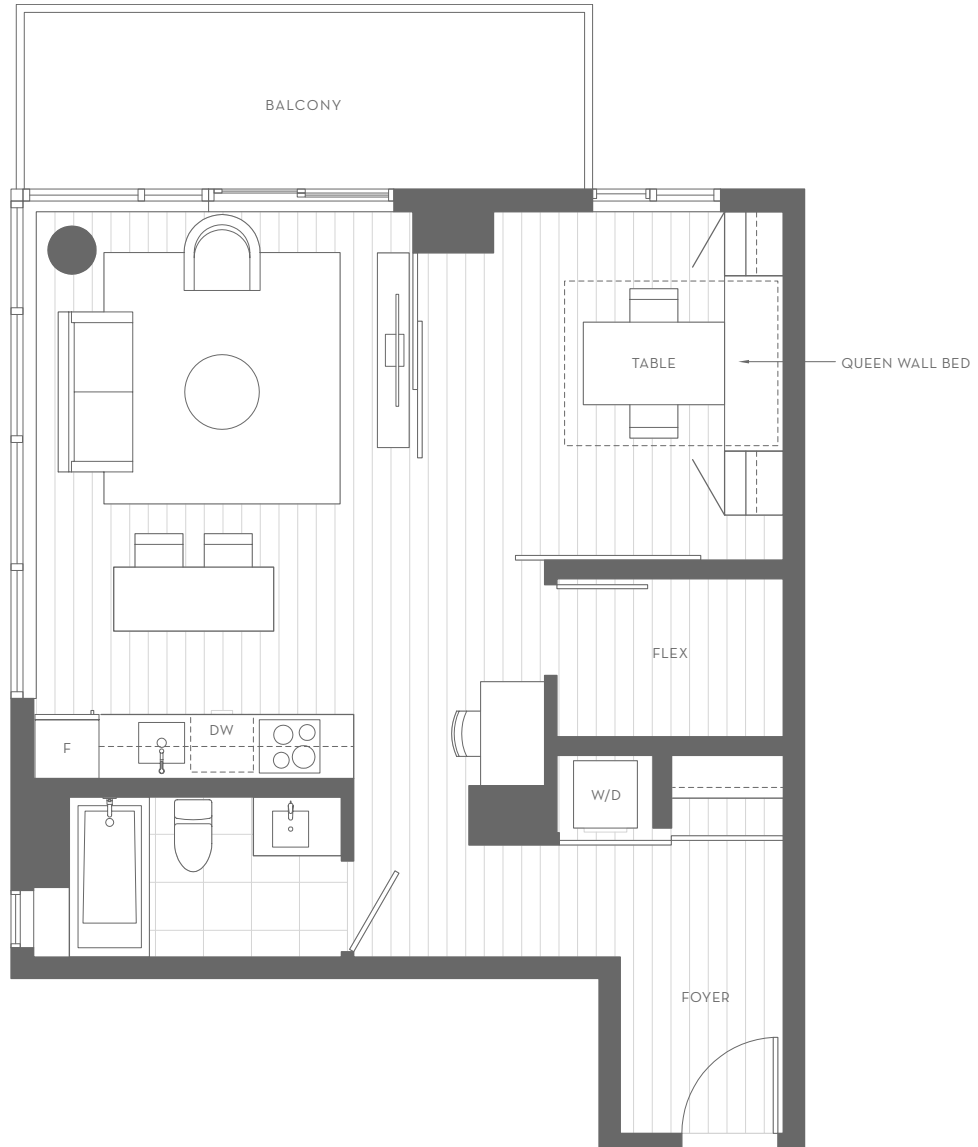

1705

1 BEDROOM + FLEX

TOTAL LIVING 750 SQ.FT

INDOOR 670 SQ.FT

OUTDOOR 80 SQ.FT

LEVEL 17