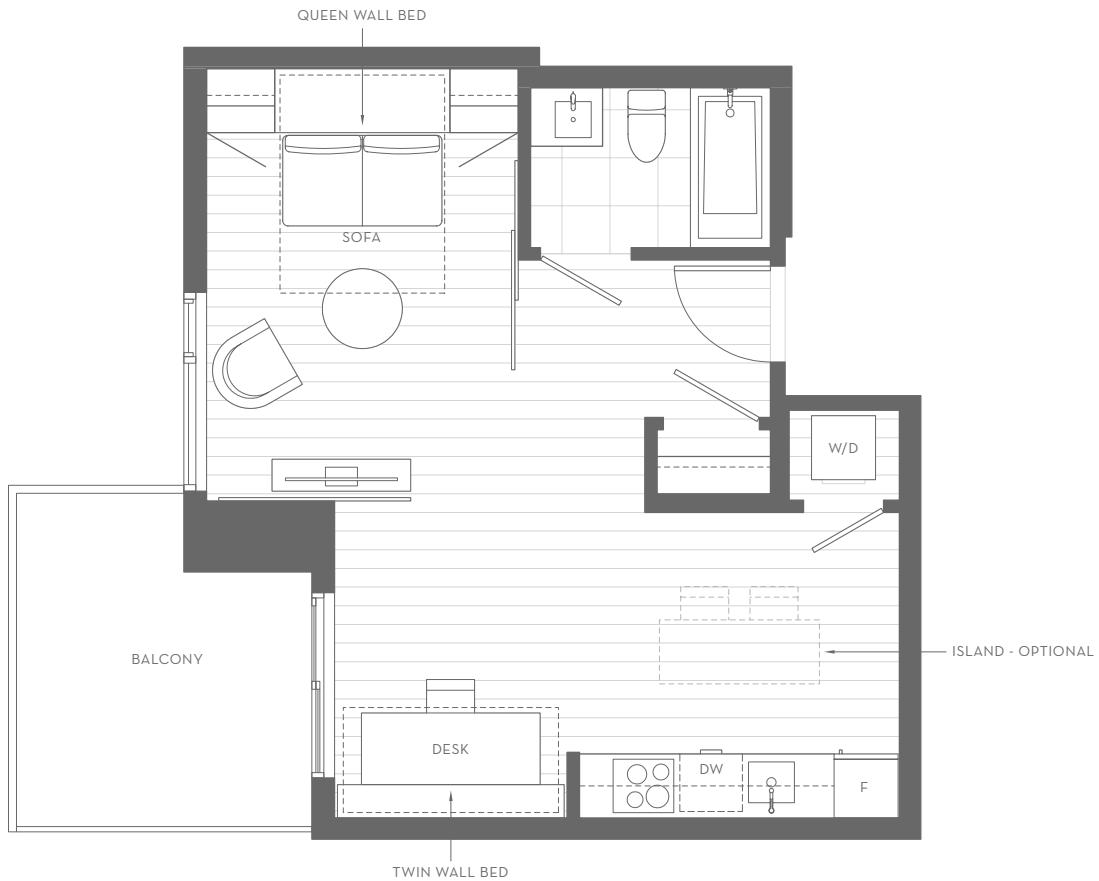

1804

1 BEDROOM

TOTAL LIVING 550 SQ.FT
INDOOR 470 SQ.FT
OUTDOOR 80 SQ.FT

LEVEL 18