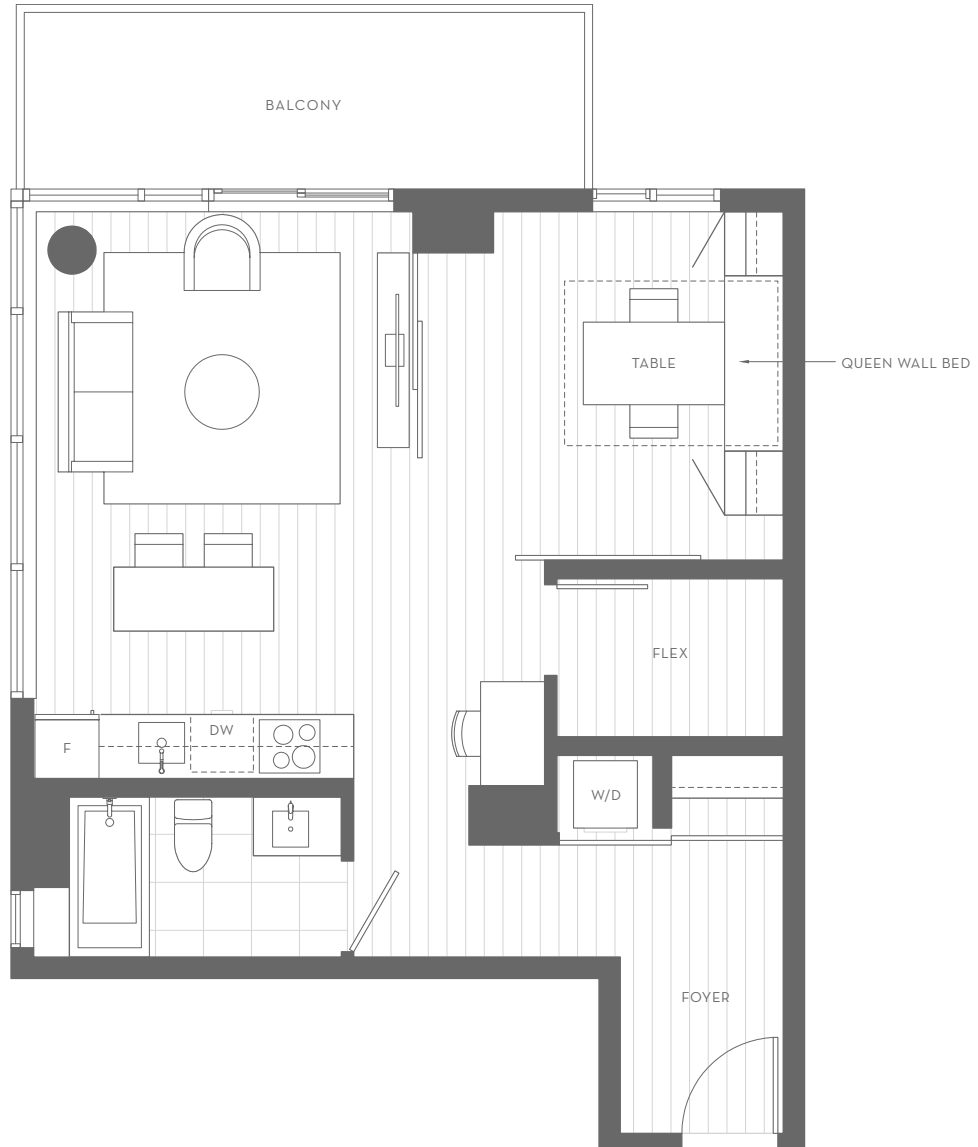

# 1805

## 1 BEDROOM + FLEX

TOTAL LIVING 750 SQ.FT  
INDOOR 670 SQ.FT  
OUTDOOR 80 SQ.FT

LEVEL 18