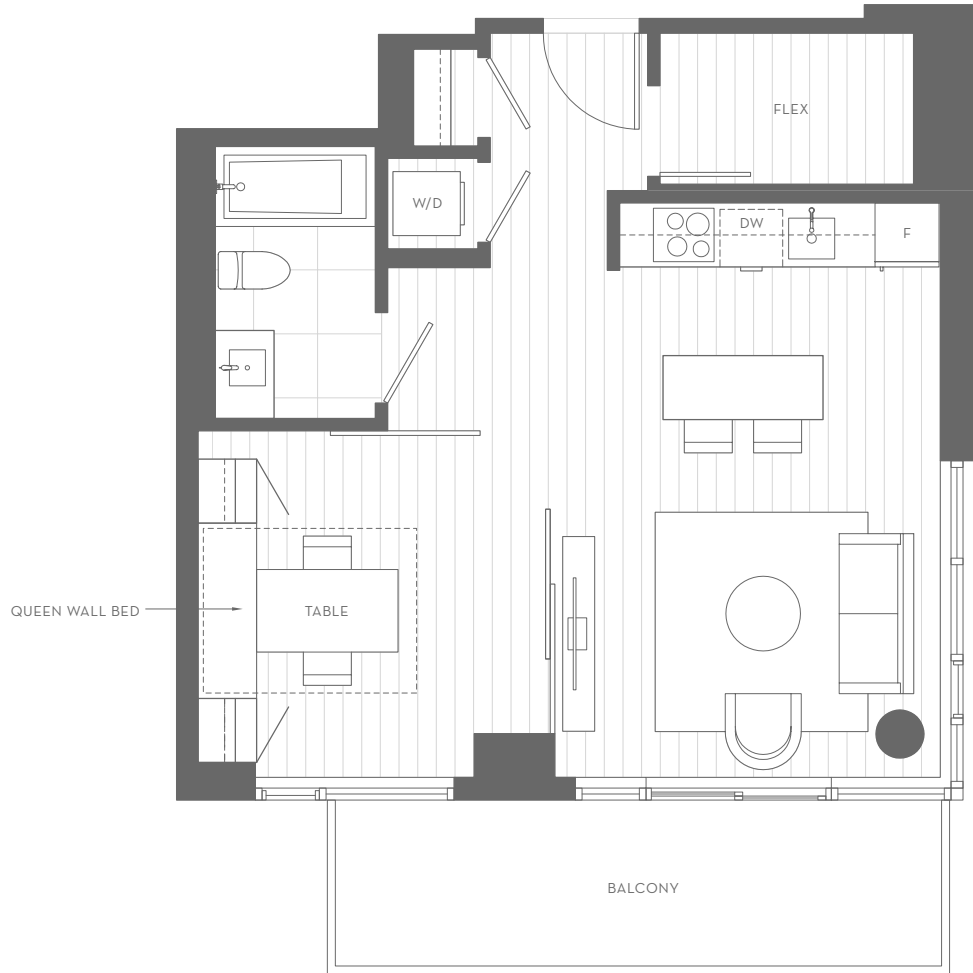

# 1901

## 1 BEDROOM + FLEX

TOTAL LIVING 700 SQ.FT

INDOOR 600 SQ.FT

OUTDOOR 100 SQ.FT

LEVEL 19