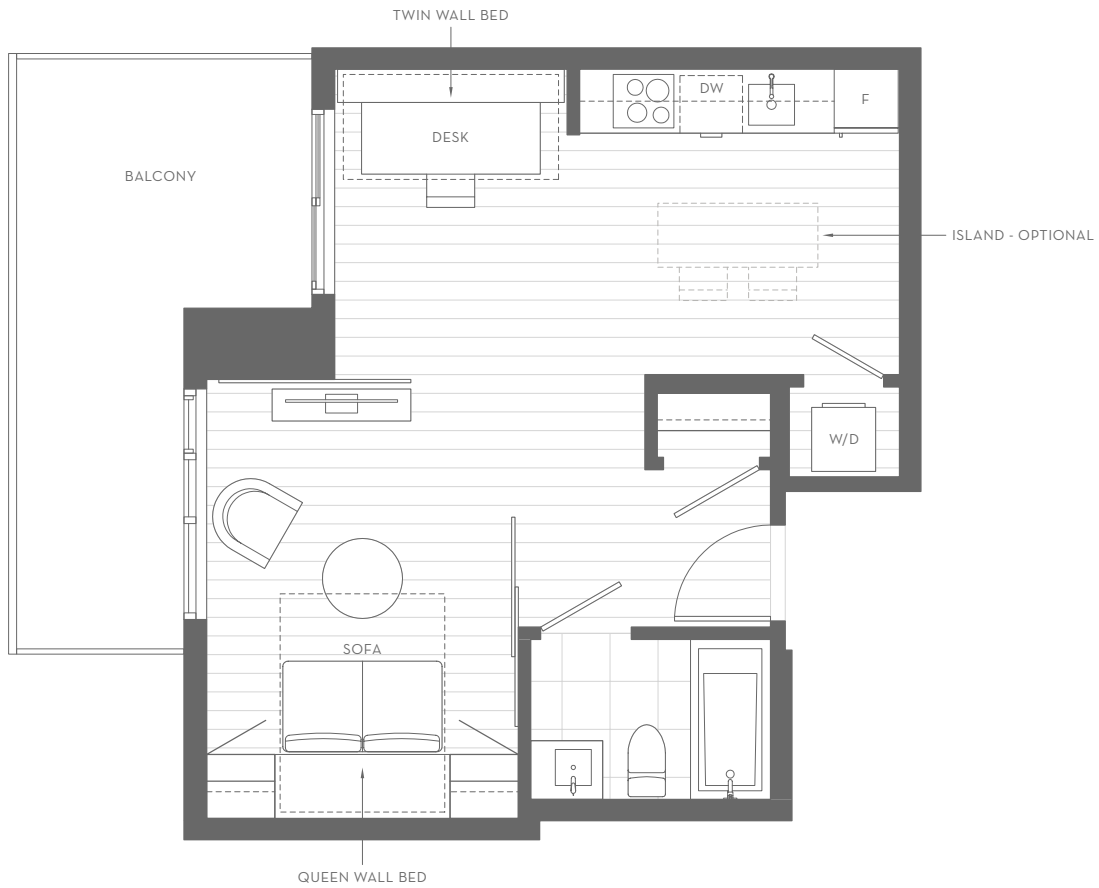

1903

1 BEDROOM

TOTAL LIVING 630 SQ.FT
INDOOR 470 SQ.FT
OUTDOOR 160 SQ.FT

LEVEL 19