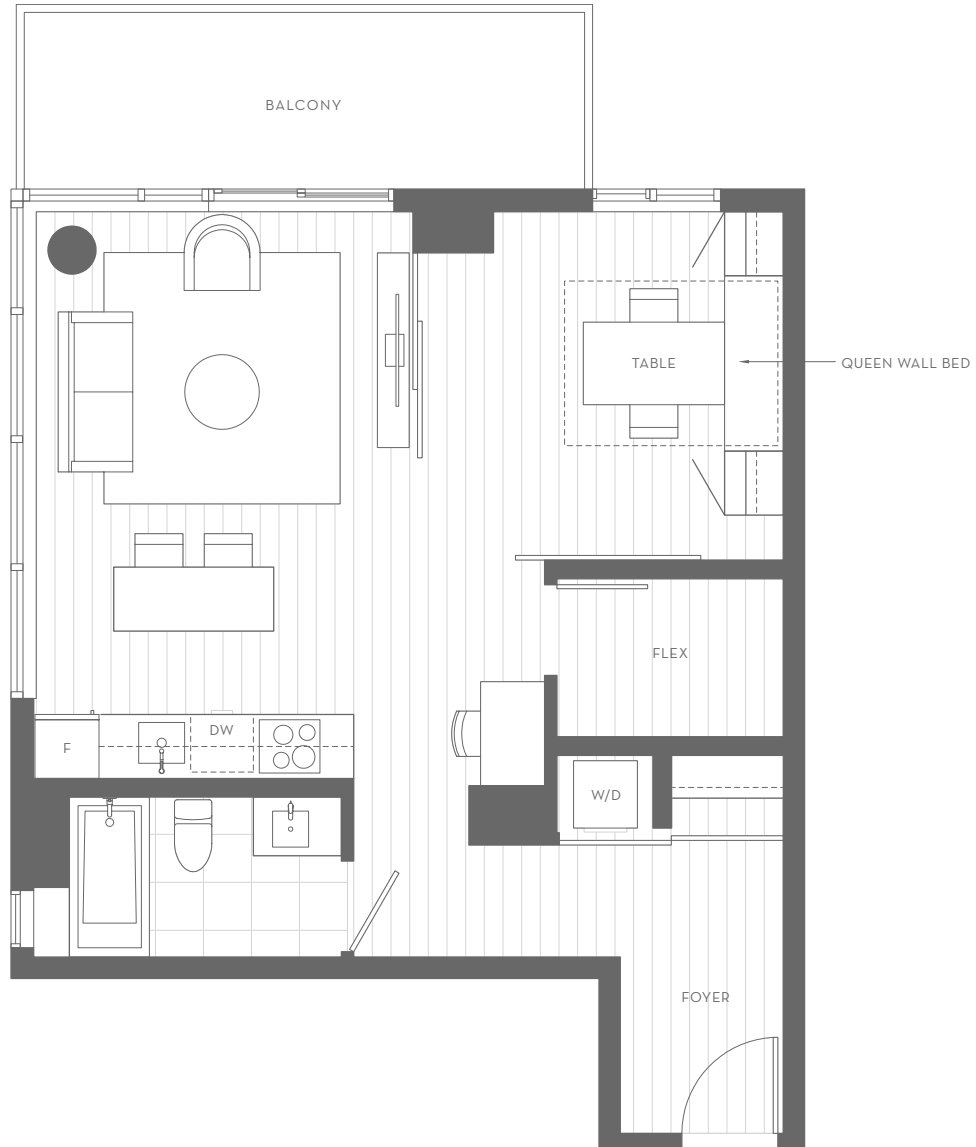

1905

1 BEDROOM + FLEX

TOTAL LIVING 750 SQ.FT
INDOOR 670 SQ.FT
OUTDOOR 80 SQ.FT

LEVEL 19