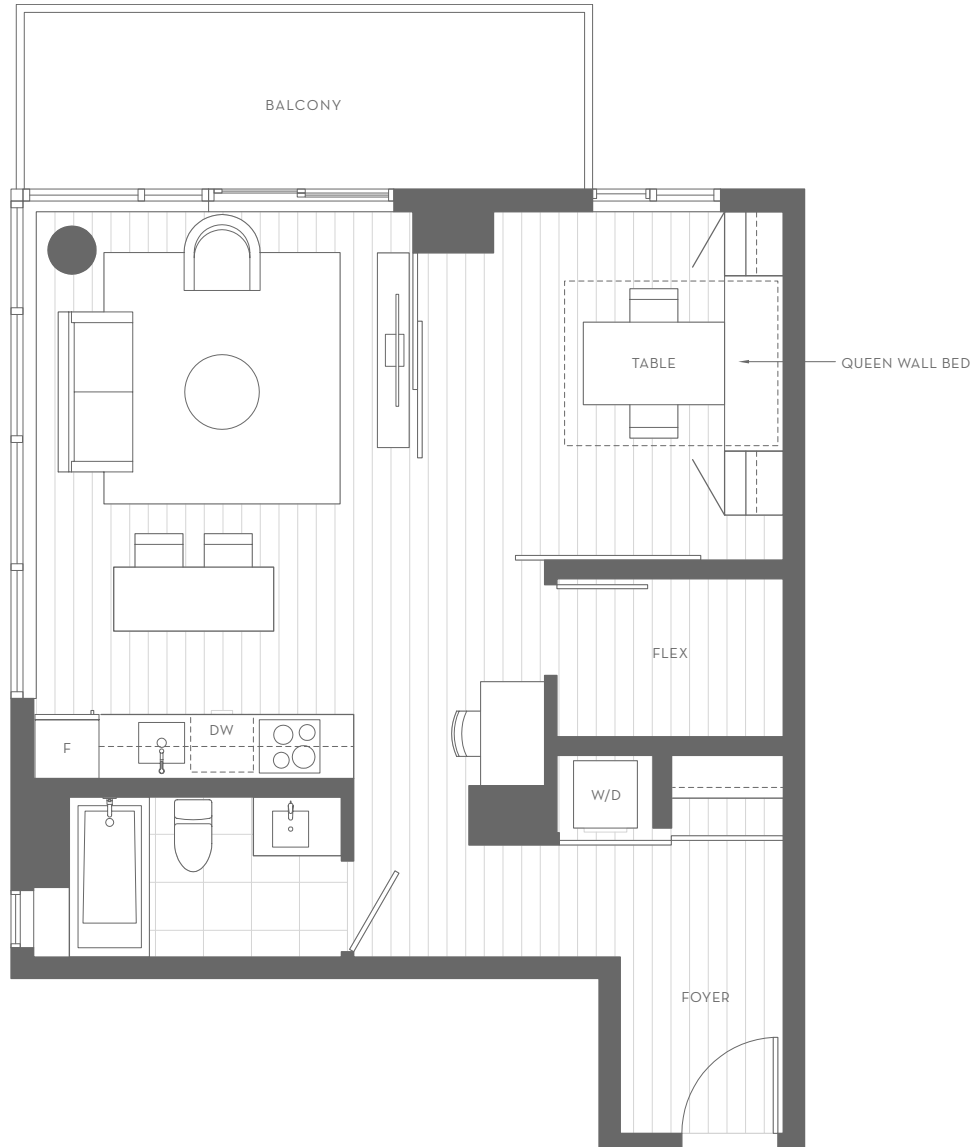

## 1 BEDROOM + FLEX

TOTAL LIVING 750 SQ.FT

INDOOR 670 SQ.FT

OUTDOOR 80 SQ.FT

LEVEL 20