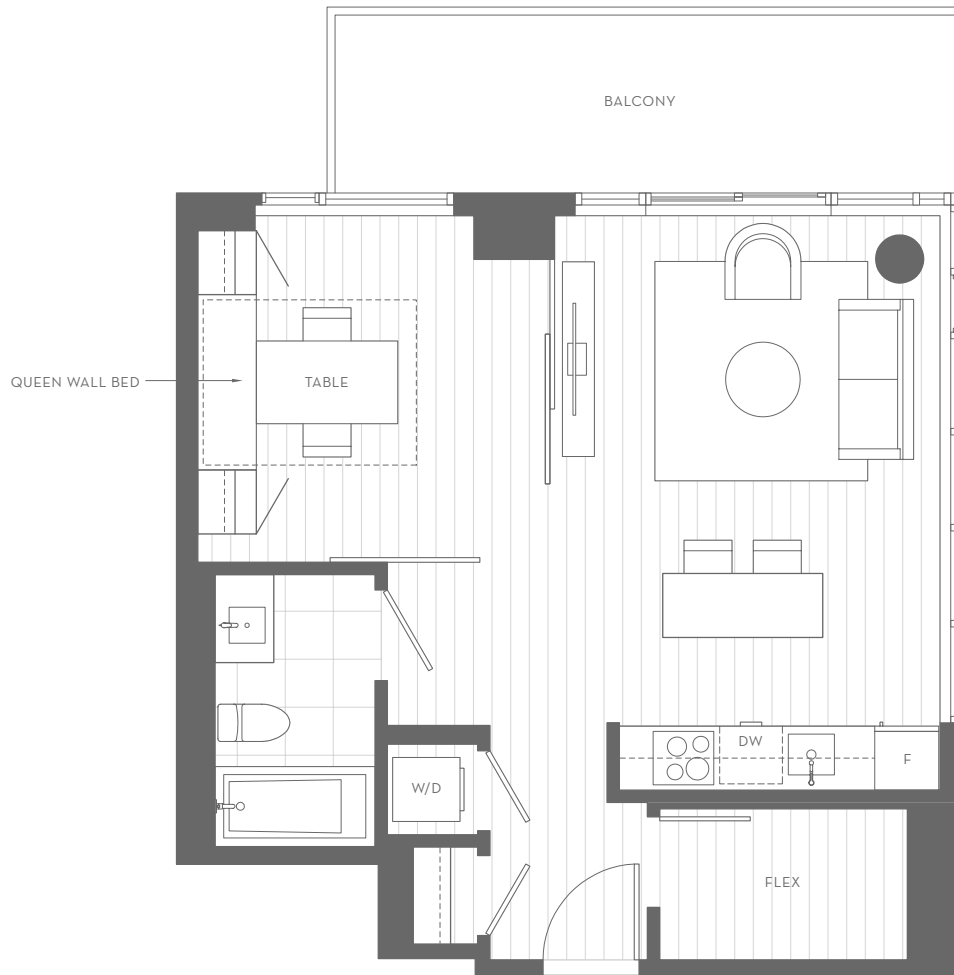

# 2104

## 1 BEDROOM + FLEX

TOTAL LIVING 710 SQ.FT  
INDOOR 600 SQ.FT  
OUTDOOR 110 SQ.FT

LEVEL 21