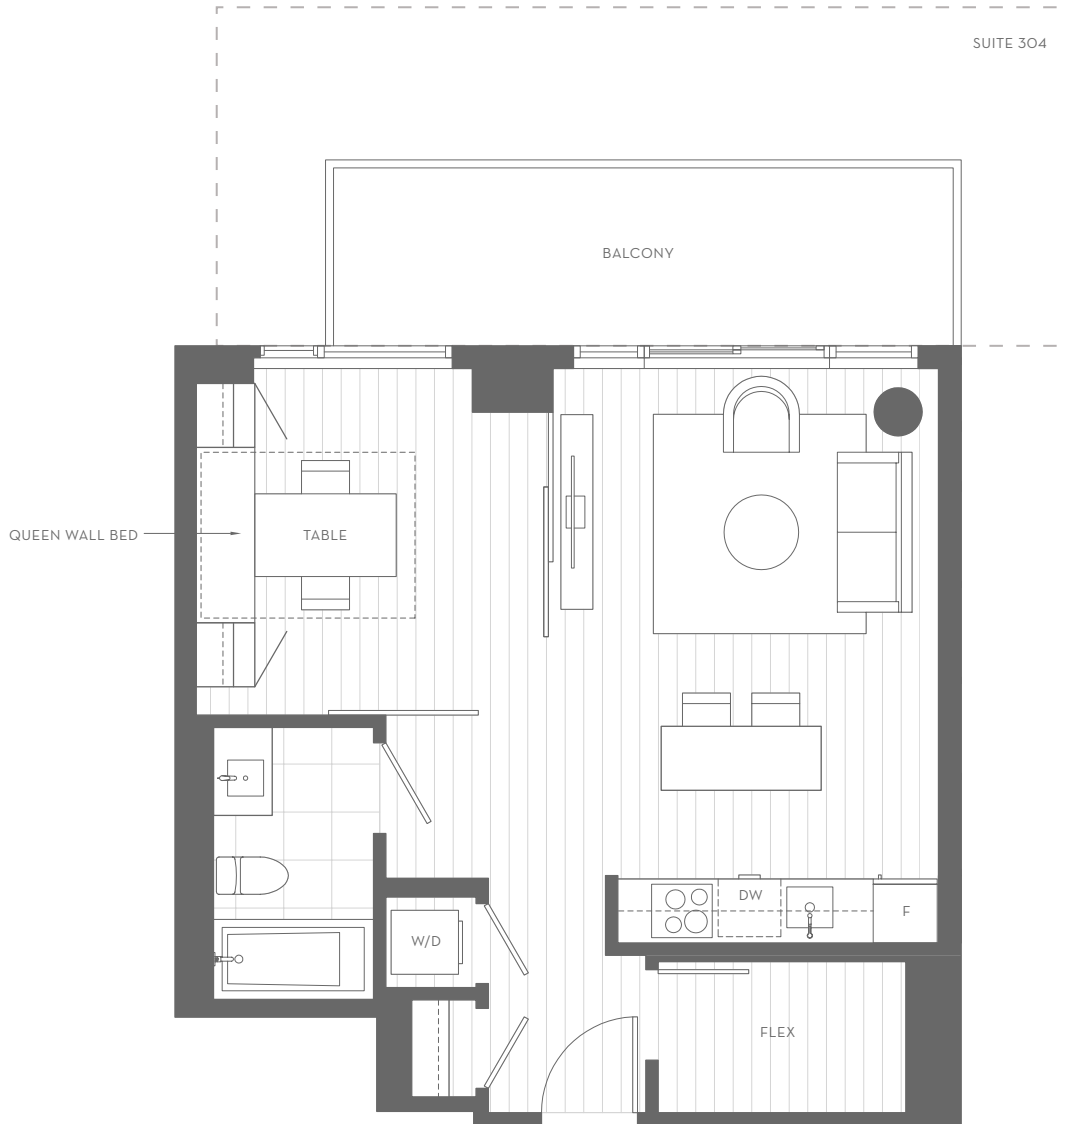

304

1 BEDROOM + FLEX

TOTAL LIVING 870 SQ.FT
INDOOR 600 SQ.FT
OUTDOOR 270 SQ.FT

LEVEL 03