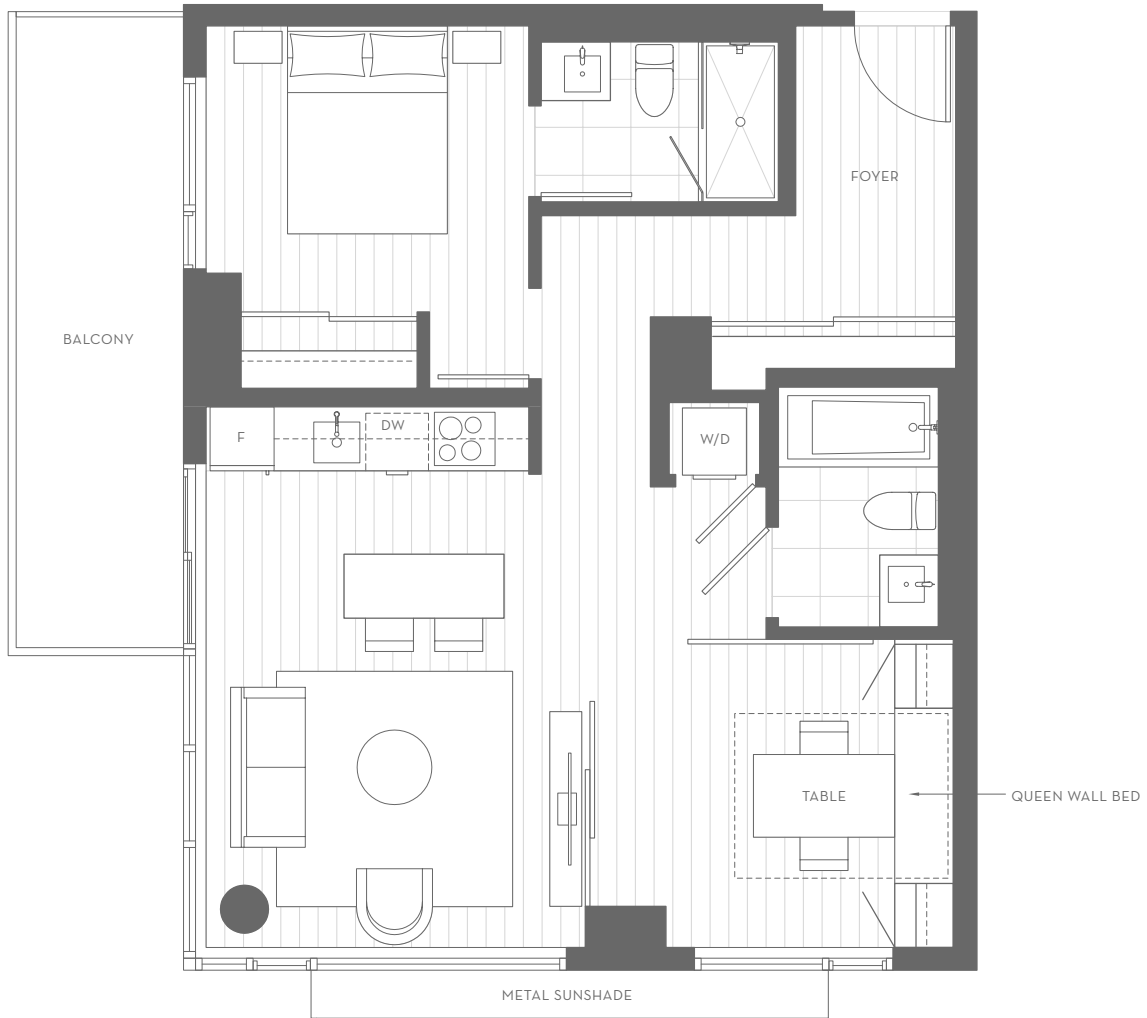

702

2 BEDROOM

TOTAL LIVING 830 SQ.FT
INDOOR 730 SQ.FT
OUTDOOR 100 SQ.FT

LEVEL 07