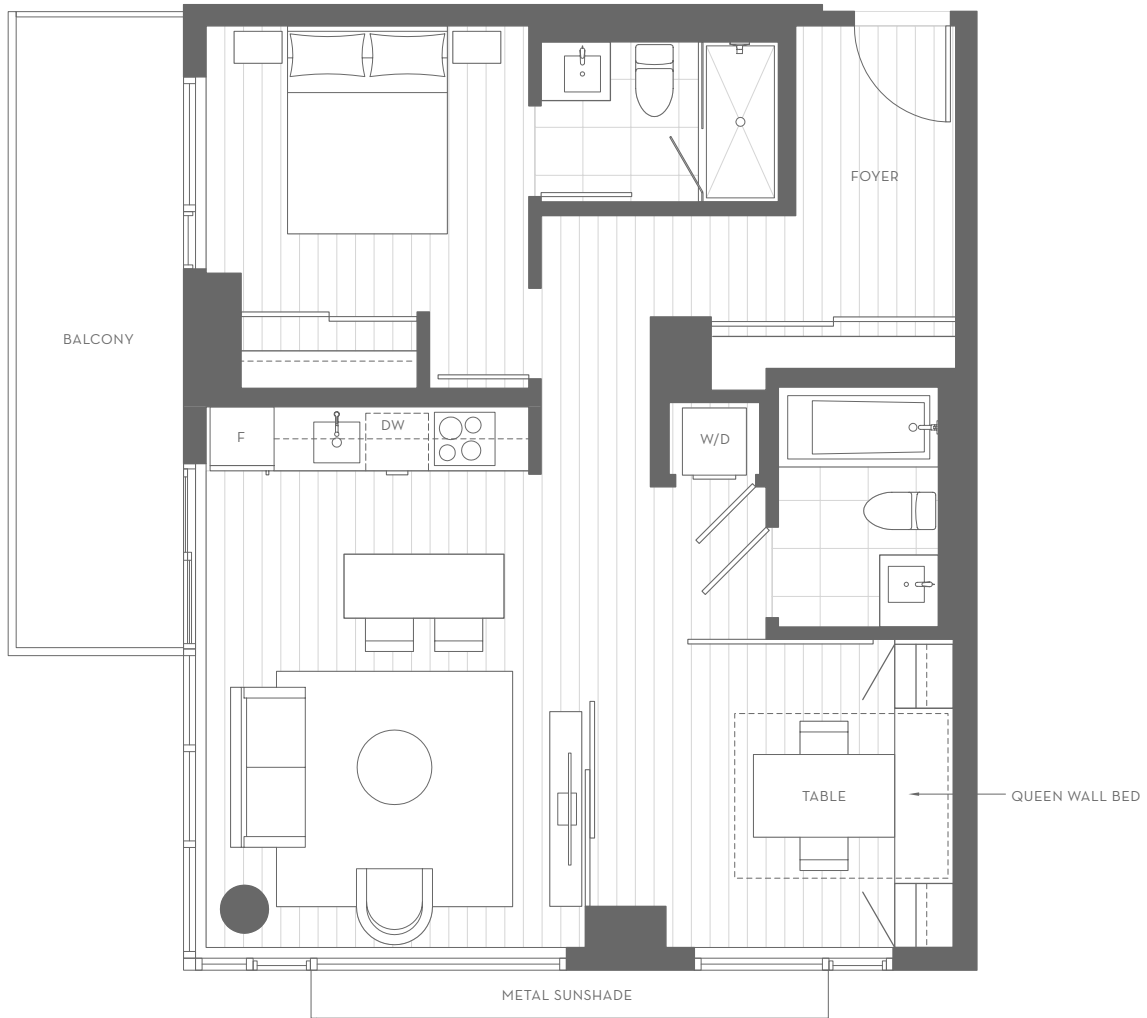

802

2 BEDROOM

TOTAL LIVING 830 SQ.FT
INDOOR 730 SQ.FT
OUTDOOR 100 SQ.FT

LEVEL 08