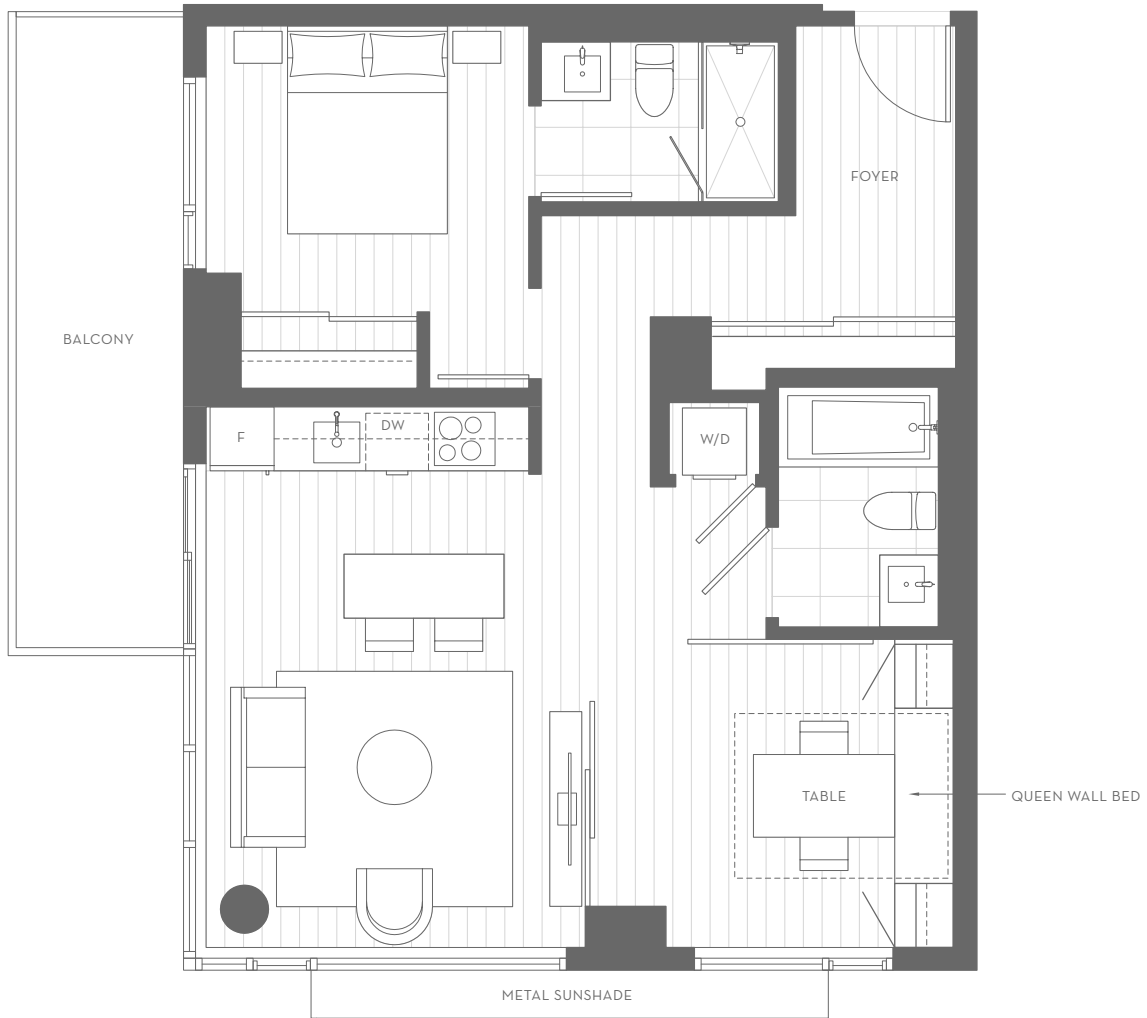

# 902

## 2 BEDROOM

TOTAL LIVING 830 SQ.FT  
INDOOR 730 SQ.FT  
OUTDOOR 100 SQ.FT

LEVEL 09